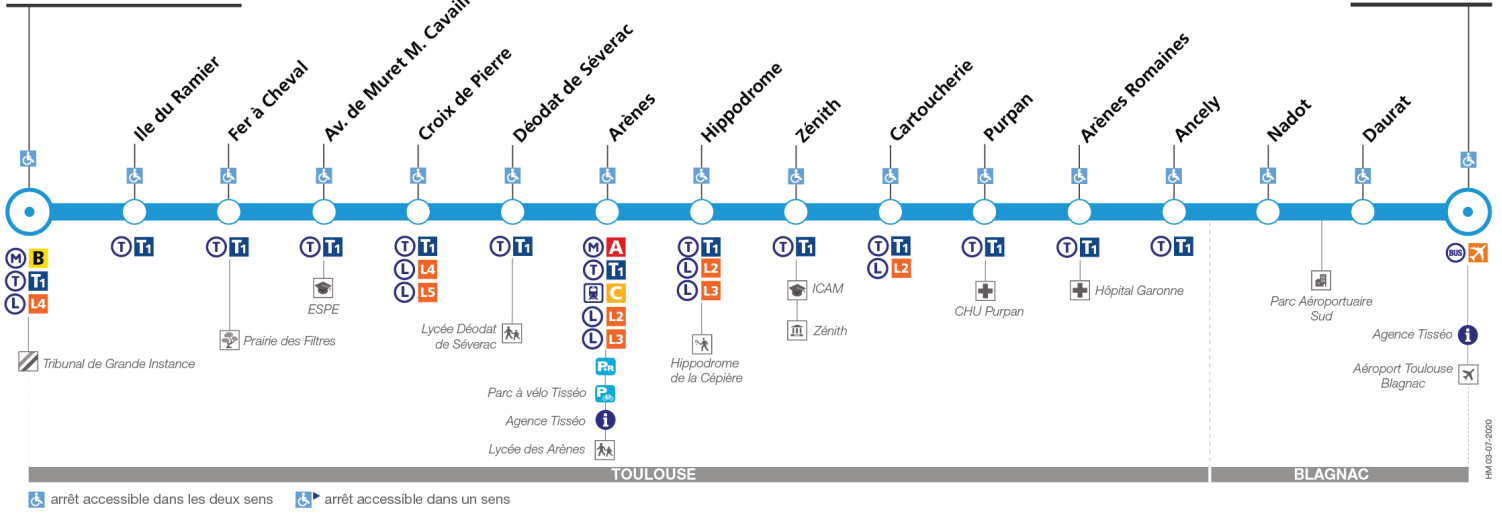

Lundi à vendredi

Table of tram departure times from Monday to Friday for various stations including Aéroport, Daurat, Nadot, Ancely, Purpan, Arènes, Croix de Pierre, Fer à Cheval, and Palais de Justice.

Table of tram departure times for Sunday and public holidays (continued) for various stations including Aéroport, Daurat, Nadot, Ancely, Purpan, Arènes, Croix de Pierre, Fer à Cheval, and Palais de Justice.

Lundi à vendredi en vacances scolaires

Table of tram departure times during school holidays from Monday to Friday for various stations including Aéroport, Daurat, Nadot, Ancely, Purpan, Arènes, Croix de Pierre, Fer à Cheval, and Palais de Justice.