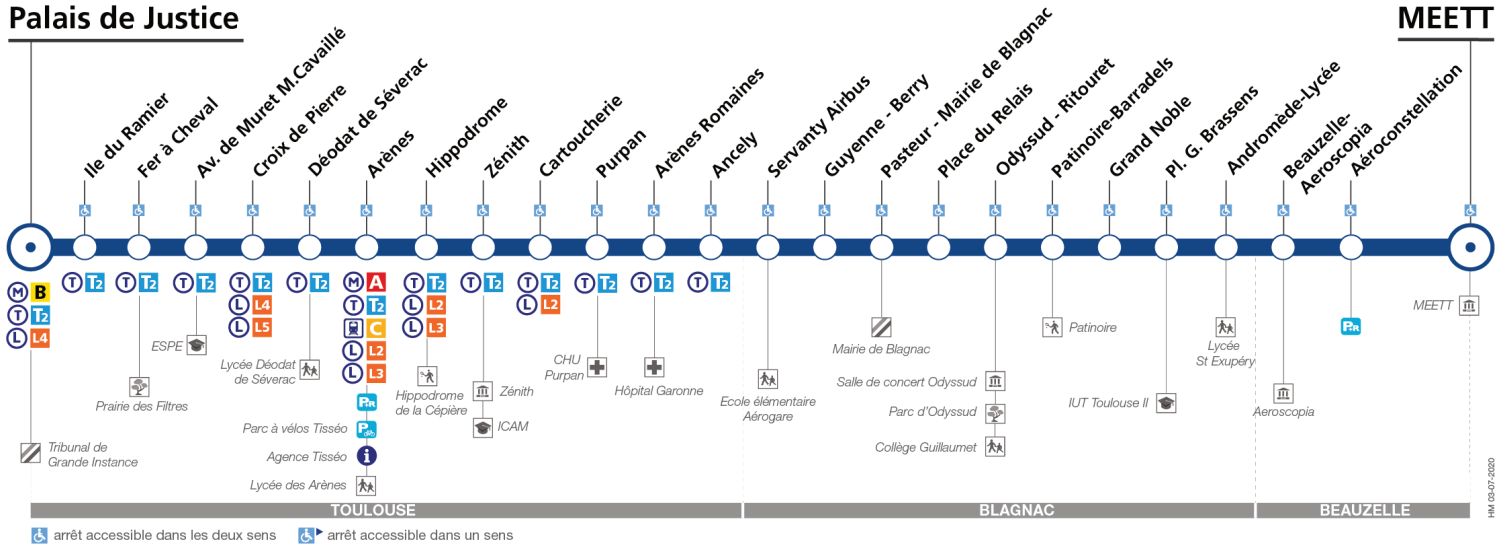

Direction MEETT

du 21 septembre 2020 au 4 juillet 2021

Palais de Justice

Lundi à vendredi

Table of departure times for T1 from Monday to Friday, including arrival times at various stations and transfer information.

Samedi

Table of departure times for T1 on Saturdays, including arrival times at various stations and transfer information.

Direction MEETT

du 21 septembre 2020 au 4 juillet 2021

Dimanche et jours fériés

Table of train schedules for Sunday and public holidays, listing stations and departure times.

Table of departure times from MEETT to Palais de Justice for Saturday, including arrival times at various stations.

Dimanche et jours fériés

Table of bus schedules for Sunday and public holidays. Columns represent departure times from 04:52 to 23:38. Rows list stations: MEETT, Aéroconstellation, Andromède-Lycée, Grand Noble, Place du Relais, Ancely, Purpan, Arènes, Croix de Pierre, Avenue Muret Marcel Cavailié, Fer à Cheval, Palais de Justice.

Lundi à vendredi en vacances scolaires

Table of bus schedules for Monday to Friday during school holidays. Columns represent departure times from 04:52 to 23:38. Rows list stations: MEETT, Aéroconstellation, Andromède-Lycée, Grand Noble, Place du Relais, Ancely, Purpan, Arènes, Croix de Pierre, Avenue Muret Marcel Cavailié, Fer à Cheval, Palais de Justice. Includes waiting time notes.