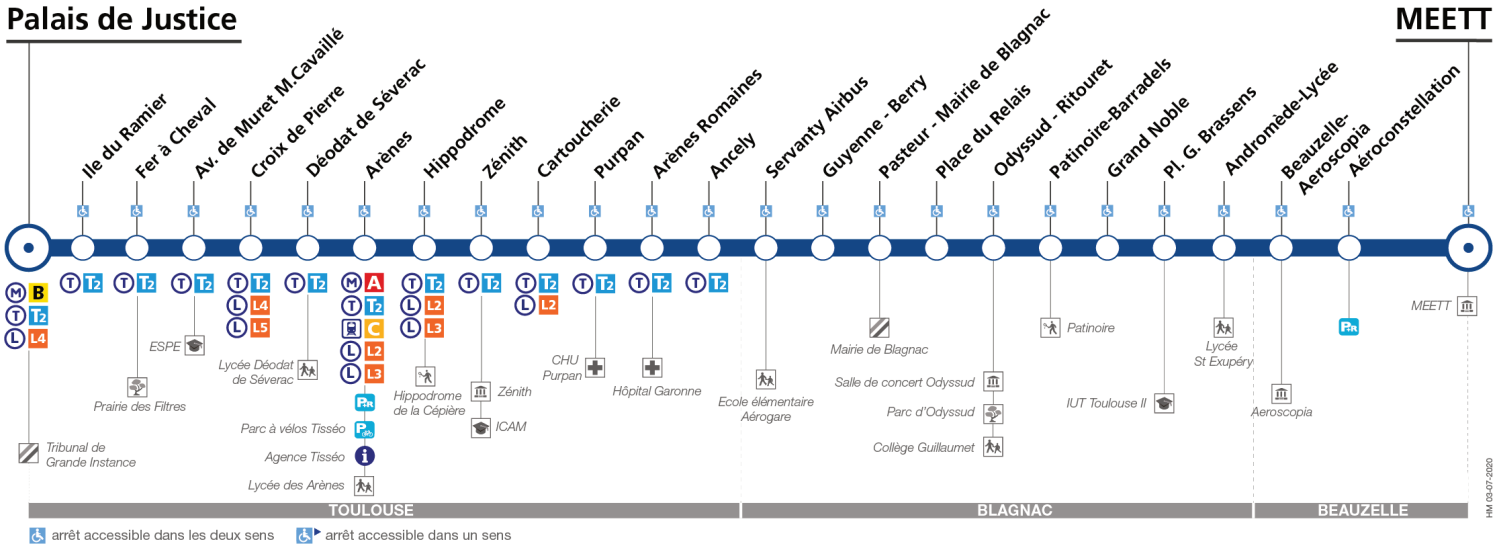

Pour connaître les horaires en temps réel, vous pouvez consulter notre site www.tisseo.fr ou notre application mobile.

Direction Palais de Justice

du 21 septembre 2020 au 4 juillet 2021

Palais de Justice

Lundi à vendredi

Table of departure times from Palais de Justice to MEETT for Monday to Friday, including arrival times at various stations and a 9-minute waiting time note.

Table of departure times from MEETT to Palais de Justice for Monday to Friday, including arrival times at various stations and waiting time notes (12 min and 9 min).

Table of departure times from Palais de Justice to MEETT for Saturday, including arrival times at various stations and a note about Friday-only service.

Samedi

Table of departure times from Palais de Justice to MEETT for Saturday, including arrival times at various stations and waiting time notes (15 min and 10 min).

Table of departure times from MEETT to Palais de Justice for Saturday, including arrival times at various stations.

Dimanche et jours fériés

Table of bus schedules for Sunday and public holidays. Columns represent departure times from 04:52 to 23:38. Rows list stations: MEETT, Aéroconstellation, Andromède-Lycée, Grand Noble, Place du Relais, Ancely, Purpan, Arènes, Croix de Pierre, Avenue Muret Marcel Cavailié, Fer à Cheval, Palais de Justice.