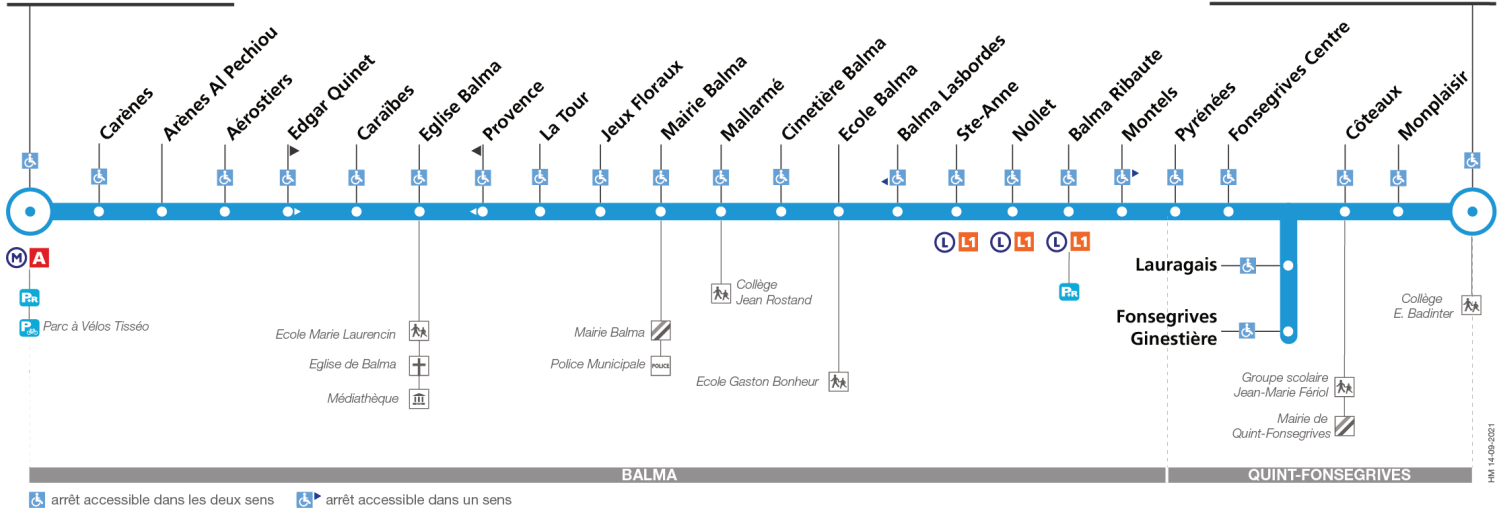

84

Direction Fonsegrives Collège

du 1 juillet 2024  
au 1 septembre 2024

Balma-Gramont

Fonsegrives Collège

Lundi à vendredi du 1er au 5 juillet

Table of bus departure times for Monday to Friday from July 1st to 5th. Columns represent departure times from Balma-Gramont and arrival times at various stops along the route.

Lundi à vendredi du 8 juillet au 30 août

Table of bus departure times for Monday to Friday from July 8th to August 30th. Columns represent departure times from Balma-Gramont and arrival times at various stops along the route.

Samedi

Table of bus departure times for Saturdays. Columns represent departure times from Balma-Gramont and arrival times at various stops along the route.

Dimanche et jours fériés

Table of bus departure times for Sundays and public holidays. Columns represent departure times from Balma-Gramont and arrival times at various stops along the route.

Horaires théoriques dépendant des conditions de circulation. Pour connaître les horaires en temps réel, vous pouvez consulter notre site www.tisseo.fr ou notre application mobile.

84

Direction Balma - Gramont