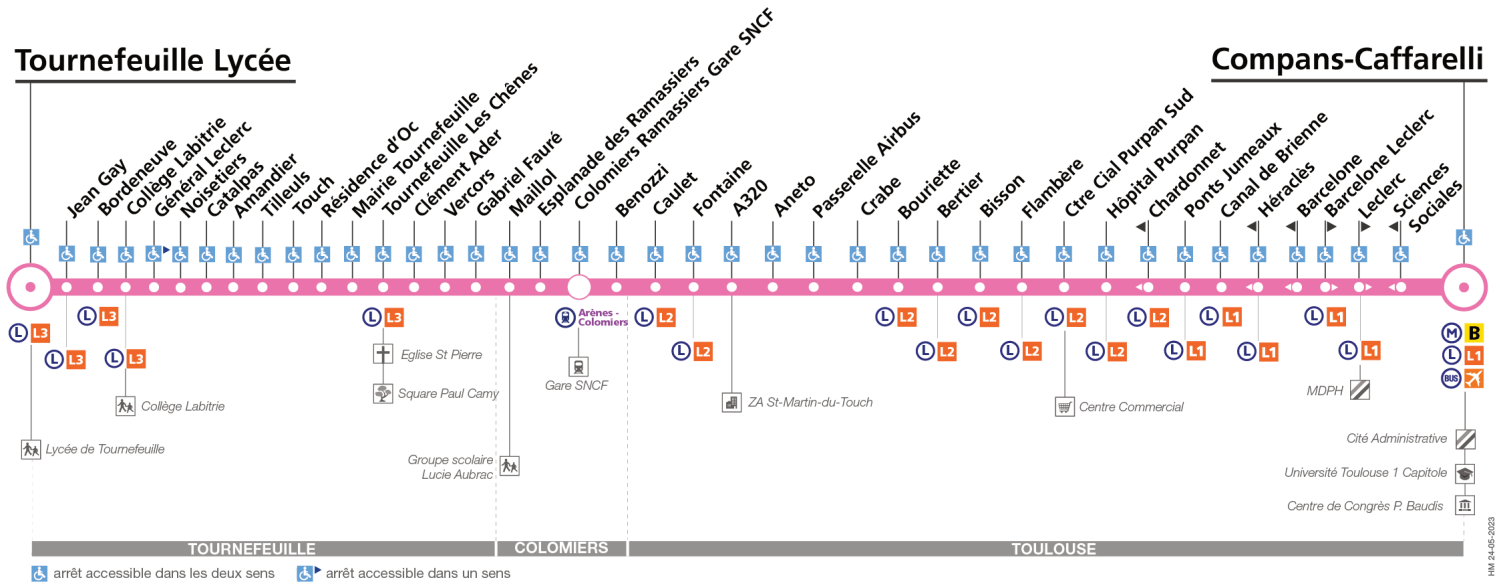

63

Direction Compans - Caffarelli

du 1 juillet 2024  
au 1 septembre 2024

Tournefeuille Lycée

Compans-Caffarelli

Lundi à vendredi du 1er au 19 juillet

Table of departure times for the bus route from July 1st to 19th, including columns for destination and time.

Lundi à vendredi du 22 juillet au 30 août

Table of departure times for the bus route from July 22nd to August 30th, including columns for destination and time.

Samedi

Table of departure times for the bus route on Saturdays, including columns for destination and time.

du 1 juillet 2024 au 1 septembre 2024

Tournefeuille Lycée

Compans-Caffarelli

Lundi à vendredi du 1er au 19 juillet

Table of bus schedules for Monday to Friday, July 1st to 19th, listing departure times for various stops.

Lundi à vendredi du 22 juillet au 30 août

Table of bus schedules for Monday to Friday, July 22nd to August 30th, listing departure times for various stops.

Samedi

Table of bus schedules for Saturday, listing departure times for various stops.