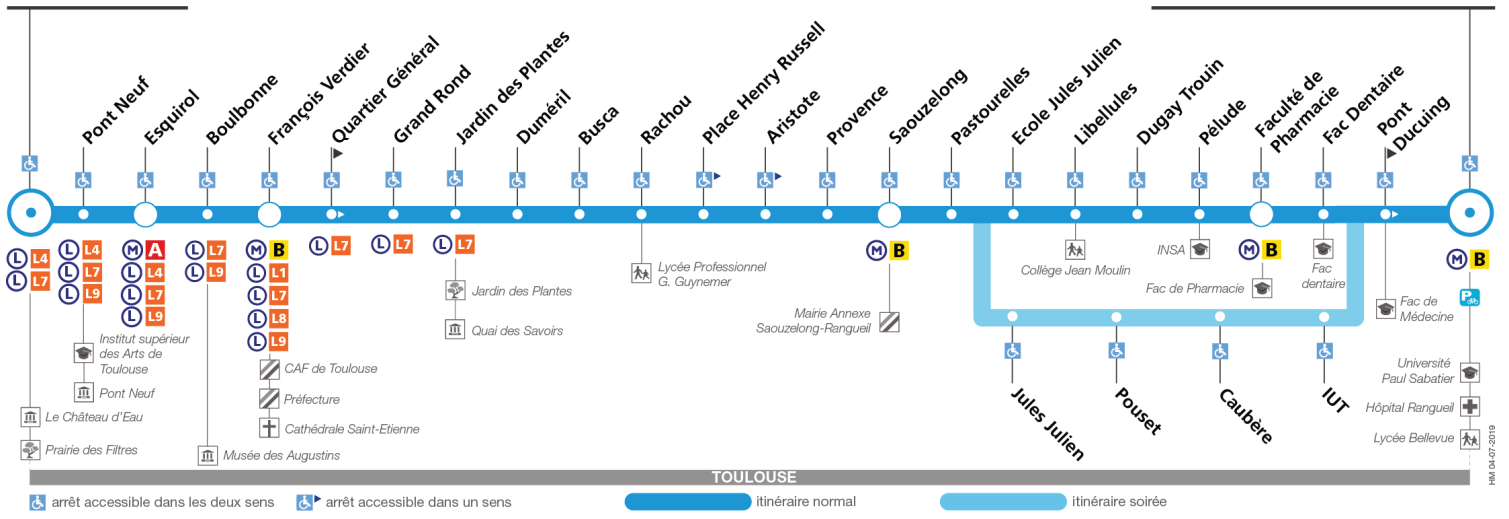

44

Direction Université Paul Sabatier

du 31 août 2020
au 4 juillet 2021

Cours Dillon

Université Paul Sabatier

Lundi à vendredi

| | | | | | | | | | | | | | | | | | | | | | | | | |
|--------------------------|-------|-------|-------|-------|-------|-------|-------|-------|-------|-------|-------|-------|-------|-------|-------|-------|-------|-------|-------|-------|-------|-------|-------|-------|
| Cours Dillon | 05:45 | 06:00 | 06:15 | 06:30 | 06:45 | 06:58 | 07:10 | 07:21 | 07:32 | 07:43 | 07:54 | 08:05 | 08:16 | 08:27 | 08:38 | 08:49 | 09:01 | 09:15 | 09:30 | 09:46 | 10:02 | 10:18 | 10:34 | 10:50 |
| Grand Rond | 05:51 | 06:06 | 06:21 | 06:36 | 06:52 | 07:05 | 07:17 | 07:29 | 07:40 | 07:52 | 08:03 | 08:14 | 08:25 | 08:36 | 08:47 | 08:58 | 09:09 | 09:23 | 09:38 | 09:54 | 10:10 | 10:26 | 10:42 | 10:58 |
| Busca | 05:52 | 06:07 | 06:22 | 06:37 | 06:53 | 07:07 | 07:19 | 07:31 | 07:42 | 07:54 | 08:05 | 08:16 | 08:27 | 08:38 | 08:49 | 09:00 | 09:11 | 09:25 | 09:40 | 09:56 | 10:12 | 10:28 | 10:44 | 11:00 |
| Sauzelong | 05:56 | 06:11 | 06:26 | 06:41 | 06:58 | 07:13 | 07:25 | 07:37 | 07:48 | 08:00 | 08:11 | 08:22 | 08:34 | 08:45 | 08:56 | 09:06 | 09:17 | 09:31 | 09:46 | 10:02 | 10:18 | 10:34 | 10:50 | 11:06 |
| Jules Julien | - | - | - | - | - | - | - | - | - | - | - | - | - | - | - | - | - | - | - | - | - | - | - | - |
| Faculté de Pharmacie | 06:00 | 06:15 | 06:30 | 06:45 | 07:02 | 07:17 | 07:31 | 07:43 | 07:56 | 08:08 | 08:19 | 08:30 | 08:42 | 08:53 | 09:03 | 09:11 | 09:22 | 09:36 | 09:51 | 10:07 | 10:23 | 10:39 | 10:55 | 11:11 |
| Université Paul Sabatier | 06:04 | 06:19 | 06:34 | 06:49 | 07:06 | 07:22 | 07:36 | 07:48 | 08:01 | 08:13 | 08:24 | 08:35 | 08:47 | 08:58 | 09:08 | 09:16 | 09:27 | 09:41 | 09:56 | 10:11 | 10:27 | 10:43 | 10:59 | 11:15 |
| Cours Dillon | 11:06 | 11:22 | 11:38 | 11:54 | 12:10 | 12:26 | 12:42 | 12:58 | 13:14 | 13:30 | 13:46 | 14:02 | 14:18 | 14:34 | 14:49 | 15:04 | 15:19 | 15:34 | 15:47 | 15:58 | 16:09 | 16:20 | 16:31 | 16:42 |
| Grand Rond | 11:15 | 11:31 | 11:47 | 12:03 | 12:19 | 12:35 | 12:51 | 13:07 | 13:23 | 13:39 | 13:55 | 14:11 | 14:27 | 14:43 | 14:58 | 15:13 | 15:28 | 15:43 | 15:56 | 16:07 | 16:18 | 16:29 | 16:40 | 16:51 |
| Busca | 11:17 | 11:33 | 11:49 | 12:05 | 12:21 | 12:37 | 12:53 | 13:09 | 13:25 | 13:41 | 13:57 | 14:13 | 14:29 | 14:45 | 15:00 | 15:15 | 15:30 | 15:45 | 15:58 | 16:09 | 16:21 | 16:32 | 16:43 | 16:54 |
| Sauzelong | 11:23 | 11:39 | 11:55 | 12:11 | 12:27 | 12:43 | 12:59 | 13:15 | 13:31 | 13:47 | 14:03 | 14:19 | 14:35 | 14:51 | 15:06 | 15:21 | 15:36 | 15:51 | 16:04 | 16:15 | 16:27 | 16:38 | 16:49 | 17:00 |
| Jules Julien | - | - | - | - | - | - | - | - | - | - | - | - | - | - | - | - | - | - | - | - | - | - | - | - |
| Faculté de Pharmacie | 11:29 | 11:45 | 12:01 | 12:17 | 12:33 | 12:49 | 13:05 | 13:21 | 13:37 | 13:53 | 14:09 | 14:25 | 14:41 | 14:57 | 15:12 | 15:27 | 15:42 | 15:57 | 16:10 | 16:21 | 16:33 | 16:44 | 16:55 | 17:07 |
| Université Paul Sabatier | 11:33 | 11:49 | 12:05 | 12:21 | 12:37 | 12:53 | 13:09 | 13:25 | 13:41 | 13:57 | 14:13 | 14:29 | 14:45 | 15:01 | 15:16 | 15:31 | 15:46 | 16:02 | 16:15 | 16:26 | 16:38 | 16:49 | 17:00 | 17:12 |
| Cours Dillon | 16:53 | 17:04 | 17:15 | 17:26 | 17:37 | 17:48 | 17:59 | 18:10 | 18:21 | 18:32 | 18:43 | 18:54 | 19:05 | 19:16 | 19:30 | 19:45 | 20:03 | 20:17 | 20:35 | 20:50 | 21:05 | 21:30 | 22:00 | 22:34 |
| Grand Rond | 17:02 | 17:13 | 17:24 | 17:35 | 17:46 | 17:57 | 18:08 | 18:19 | 18:30 | 18:41 | 18:52 | 19:03 | 19:14 | 19:25 | 19:39 | 19:53 | 20:11 | 20:25 | 20:42 | 20:57 | 21:12 | 21:37 | 22:07 | 22:41 |
| Busca | 17:05 | 17:16 | 17:27 | 17:38 | 17:49 | 18:00 | 18:11 | 18:22 | 18:33 | 18:43 | 18:54 | 19:05 | 19:16 | 19:27 | 19:41 | 19:55 | 20:13 | 20:27 | 20:44 | 20:59 | 21:14 | 21:39 | 22:09 | 22:43 |
| Sauzelong | 17:11 | 17:22 | 17:33 | 17:44 | 17:55 | 18:06 | 18:17 | 18:28 | 18:39 | 18:49 | 19:00 | 19:11 | 19:22 | 19:33 | 19:47 | 20:01 | 20:19 | 20:33 | 20:49 | 21:04 | 21:19 | 21:44 | 22:14 | 22:48 |
| Jules Julien | - | - | - | - | - | - | - | - | - | - | - | - | - | - | - | - | - | - | - | - | - | - | - | - |
| Faculté de Pharmacie | 17:18 | 17:29 | 17:40 | 17:51 | 18:02 | 18:13 | 18:24 | 18:35 | 18:45 | 18:55 | 19:06 | 19:17 | 19:28 | 19:39 | 19:53 | 20:07 | 20:24 | 20:38 | 20:54 | 21:09 | 21:24 | - | - | - |
| Université Paul Sabatier | 17:23 | 17:34 | 17:45 | 17:56 | 18:07 | 18:18 | 18:29 | 18:39 | 18:49 | 18:59 | 19:10 | 19:21 | 19:32 | 19:43 | 19:57 | 20:11 | 20:28 | 20:42 | 20:58 | 21:13 | 21:28 | 21:51 | 22:21 | 22:55 |
| Cours Dillon | 23:04 | 23:38 | 00:08 | 00:42 | 01:12 | - | - | - | - | - | - | - | - | - | - | - | - | - | - | - | - | - | - | - |
| Grand Rond | 23:11 | 23:45 | 00:15 | 00:49 | 01:19 | - | - | - | - | - | - | - | - | - | - | - | - | - | - | - | - | - | - | - |
| Busca | 23:12 | 23:46 | 00:16 | 00:50 | 01:20 | - | - | - | - | - | - | - | - | - | - | - | - | - | - | - | - | - | - | - |
| Sauzelong | 23:17 | 23:51 | 00:21 | 00:55 | 01:25 | - | - | - | - | - | - | - | - | - | - | - | - | - | - | - | - | - | - | - |
| Jules Julien | 23:19 | 23:53 | 00:23 | 00:57 | 01:27 | - | - | - | - | - | - | - | - | - | - | - | - | - | - | - | - | - | - | - |
| Faculté de Pharmacie | - | - | - | - | - | - | - | - | - | - | - | - | - | - | - | - | - | - | - | - | - | - | - | - |
| Université Paul Sabatier | 23:24 | 23:58 | 00:28 | 01:02 | 01:32 | - | - | - | - | - | - | - | - | - | - | - | - | - | - | - | - | - | - | - |