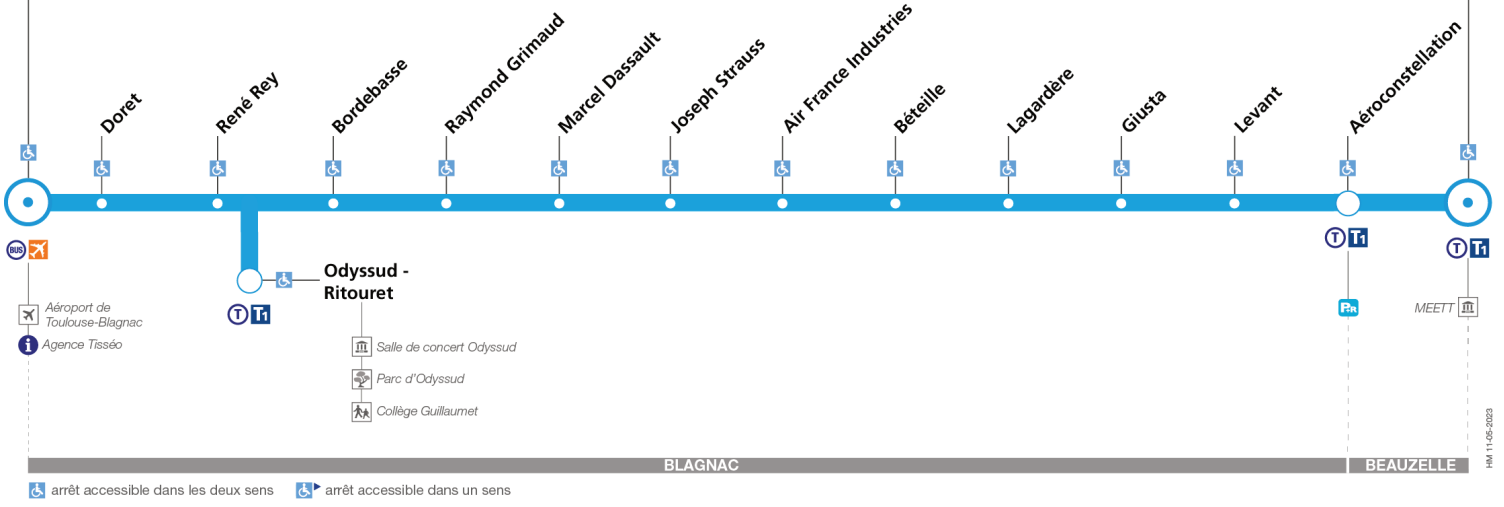

30

Direction MEETT

du 2 septembre 2024
au 31 août 2025

Aéroport

MEETT

Lundi à vendredi

| | | | | | | | | | | | | | | | | | | | | | | | | |
|------------------------------|-------|-------|-------|-------|-------|-------|-------|-------|-------|-------|-------|-------|-------|-------|-------|-------|-------|-------|-------|-------|-------|-------|-------|-------|
| Aéroport | 06:22 | 06:42 | 07:02 | 07:22 | 07:42 | 08:02 | 08:22 | 08:42 | 09:02 | 09:22 | 09:42 | 10:02 | 15:52 | 16:12 | 16:32 | 16:52 | 17:12 | 17:32 | 17:52 | 18:12 | 18:32 | 18:52 | 19:12 | 19:32 |
| Odysseus-Ritouret | 06:29 | 06:49 | 07:09 | 07:29 | 07:49 | 08:09 | 08:29 | 08:49 | 09:09 | 09:29 | 09:49 | 10:09 | 15:59 | 16:19 | 16:39 | 16:59 | 17:19 | 17:39 | 17:59 | 18:19 | 18:39 | 18:59 | 19:19 | 19:39 |
| Marcel Dassault | 06:34 | 06:54 | 07:14 | 07:34 | 07:54 | 08:14 | 08:34 | 08:54 | 09:14 | 09:34 | 09:54 | 10:14 | 16:04 | 16:24 | 16:44 | 17:04 | 17:24 | 17:44 | 18:04 | 18:24 | 18:44 | 19:04 | 19:24 | 19:44 |
| Joseph Strauss | 06:37 | 06:57 | 07:17 | 07:37 | 07:57 | 08:17 | 08:37 | 08:57 | 09:17 | 09:37 | 09:57 | 10:17 | 16:07 | 16:27 | 16:47 | 17:07 | 17:27 | 17:47 | 18:07 | 18:27 | 18:47 | 19:07 | 19:27 | 19:47 |
| Air France Industries | 06:38 | 06:58 | 07:18 | 07:38 | 07:58 | 08:18 | 08:38 | 08:58 | 09:18 | 09:38 | 09:58 | 10:18 | 16:08 | 16:28 | 16:48 | 17:08 | 17:28 | 17:48 | 18:08 | 18:28 | 18:48 | 19:08 | 19:28 | 19:48 |
| Lagardère | 06:42 | 07:02 | 07:22 | 07:42 | 08:02 | 08:22 | 08:42 | 09:01 | 09:21 | 09:41 | 10:01 | 10:21 | 16:11 | 16:31 | 16:51 | 17:11 | 17:32 | 17:52 | 18:12 | 18:32 | 18:52 | 19:11 | 19:31 | 19:51 |
| Aéroconstellation | 06:46 | 07:06 | 07:26 | 07:46 | 08:06 | 08:26 | 08:46 | 09:05 | 09:25 | 09:45 | 10:05 | 10:25 | 16:15 | 16:35 | 16:55 | 17:15 | 17:36 | 17:57 | 18:17 | 18:37 | 18:56 | 19:15 | 19:35 | 19:55 |
| MEETT | 06:48 | 07:08 | 07:28 | 07:48 | 08:08 | 08:28 | 08:48 | 09:07 | 09:27 | 09:47 | 10:07 | 10:27 | 16:17 | 16:37 | 16:57 | 17:17 | 17:39 | 18:00 | 18:20 | 18:40 | 18:58 | 19:17 | 19:37 | 19:57 |
| Aéroport | 19:52 | | | | | | | | | | | | | | | | | | | | | | | |
| Odysseus-Ritouret | 19:59 | | | | | | | | | | | | | | | | | | | | | | | |
| Marcel Dassault | 20:04 | | | | | | | | | | | | | | | | | | | | | | | |
| Joseph Strauss | 20:07 | | | | | | | | | | | | | | | | | | | | | | | |
| Air France Industries | 20:08 | | | | | | | | | | | | | | | | | | | | | | | |
| Lagardère | 20:11 | | | | | | | | | | | | | | | | | | | | | | | |
| Aéroconstellation | 20:15 | | | | | | | | | | | | | | | | | | | | | | | |
| MEETT | 20:17 | | | | | | | | | | | | | | | | | | | | | | | |