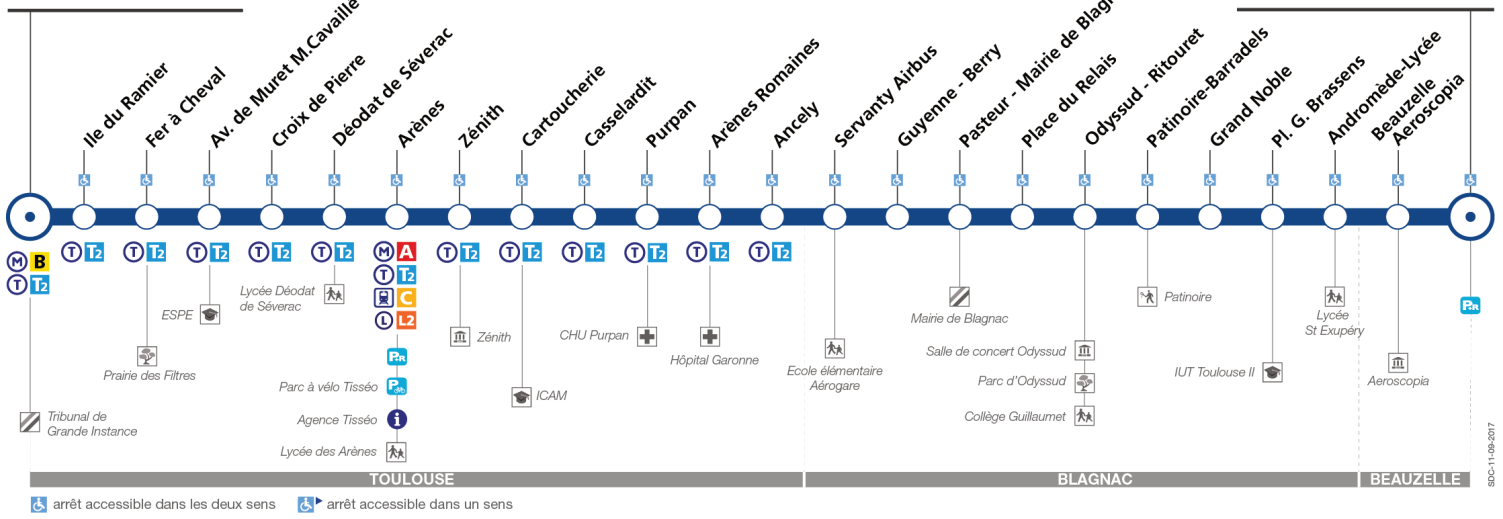

Table of departure times for Monday to Friday during school holidays, continuing from the previous table. Columns represent departure times from 19:39 to 00:30. Rows list the same stations.

Table of departure times for Monday to Friday during school holidays, continuing from the previous table. Columns represent departure times from 00:40 to 02:00. Rows list the same stations.

Notes section: Uniquement le vendredi

Horaires théoriques dépendant des conditions de circulation.

Pour connaître les horaires en temps réel, vous pouvez consulter notre site www.tisseo.fr ou notre application mobile.

Direction Palais de Justice

du 3 septembre 2018 au 14 juillet 2019

Palais de Justice

Lundi à vendredi

Table of departure times for the T1 line from Monday to Friday, listing stations and their respective times.

Table of departure times for Sunday and public holidays (continued). Columns represent departure times from 19:37 to 23:14. Rows list stations: Aéroconstellation, Andromède-Lycée, Grand Noble, Place du Relais, Ancely, Purpan, Arènes, Croix de Pierre, Fer à Cheval, Palais de Justice.