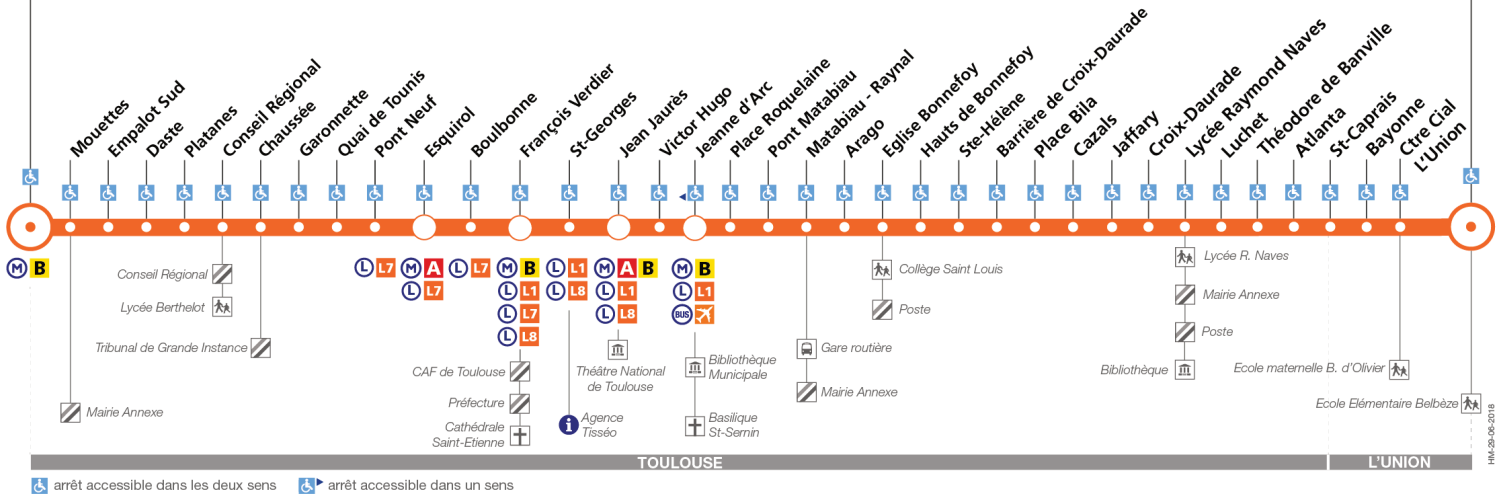

Table of bus departure times for Sunday and public holidays, showing specific times for stops like Empalot, Conseil Régional, Esquirol, Jean Jaurès, Jeanne d'Arc, Barrière de Croix-Daurade, Lycée Raymond Naves, Atlanta, and L'Union Grande Halle.

Notes  
v Uniquement le vendredi

Direction Empalot

du 5 novembre 2018 au 30 juin 2019

Empalot

L'Union Grande Halle

Lundi à vendredi

Table of bus departure times for Monday to Friday, including arrival times at various stops and waiting time information.

Samedi

Table of bus departure times for Saturday, including arrival times at various stops and waiting time information.

Dimanche et jours fériés

Table of bus schedules for Sunday and public holidays, listing departure times for various routes like L'Union Grande Halle, Atlanta, Lycée Raymond Naves, etc.