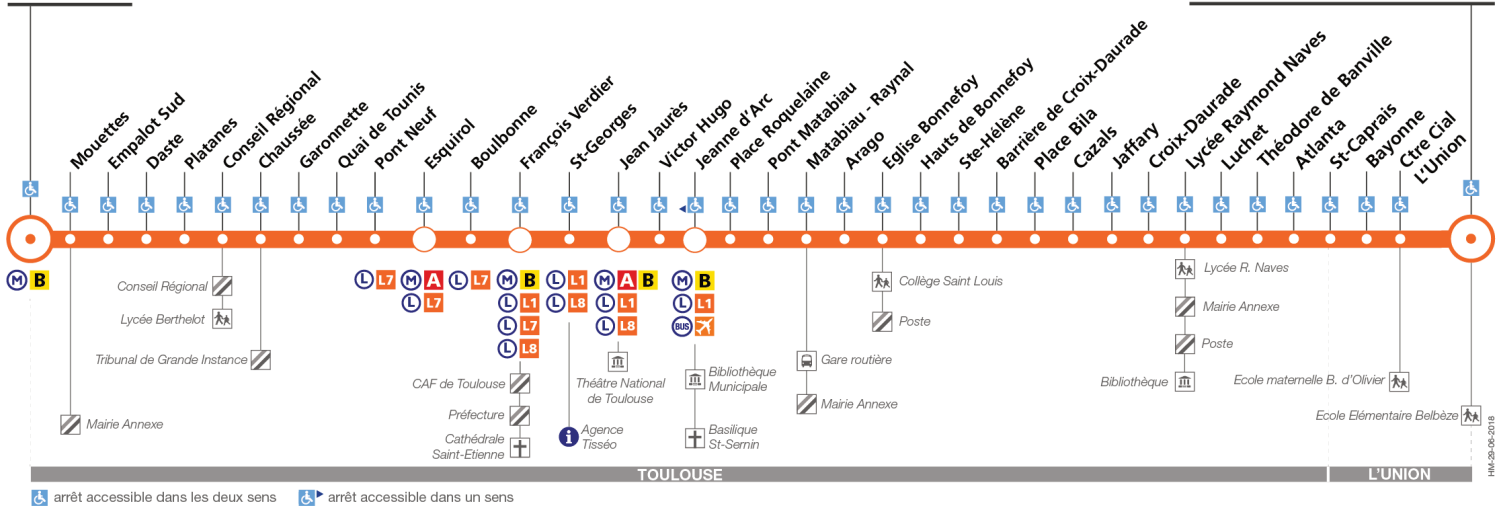

Direction L'Union Grande Halle

du 5 novembre 2018 au 30 juin 2019

Empalot

L'Union Grande Halle

Lundi à vendredi

Table of bus departure times for Monday to Friday, including arrival times at various stops and waiting time information.

Samedi

Table of bus departure times for Saturday, including arrival times at various stops and waiting time information.

Dimanche et jours fériés

Table of bus departure times for Sunday and public holidays. Columns represent departure times from 06:00 to 23:30. Rows list various bus lines and stops including Empalot, Conseil Régional, Esquirol, Jean Jaurès, Jeanne d'Arc, Barrière de Croix-Daurade, Lycée Raymond Naves, Atlanta, and L'Union Grande Halle.

Table of bus departure times for Sunday and public holidays, showing specific times for stops like Empalot, Conseil Régional, Esquirol, Jean Jaurès, Jeanne d'Arc, Barrière de Croix-Daurade, Lycée Raymond Naves, Atlanta, and L'Union Grande Halle.

Notes  
v Uniquement le vendredi

Direction Empalot

du 5 novembre 2018 au 30 juin 2019

Empalot

L'Union Grande Halle

Lundi à vendredi

Table of bus departure times for Monday to Friday, including arrival times at various stops and waiting time information.