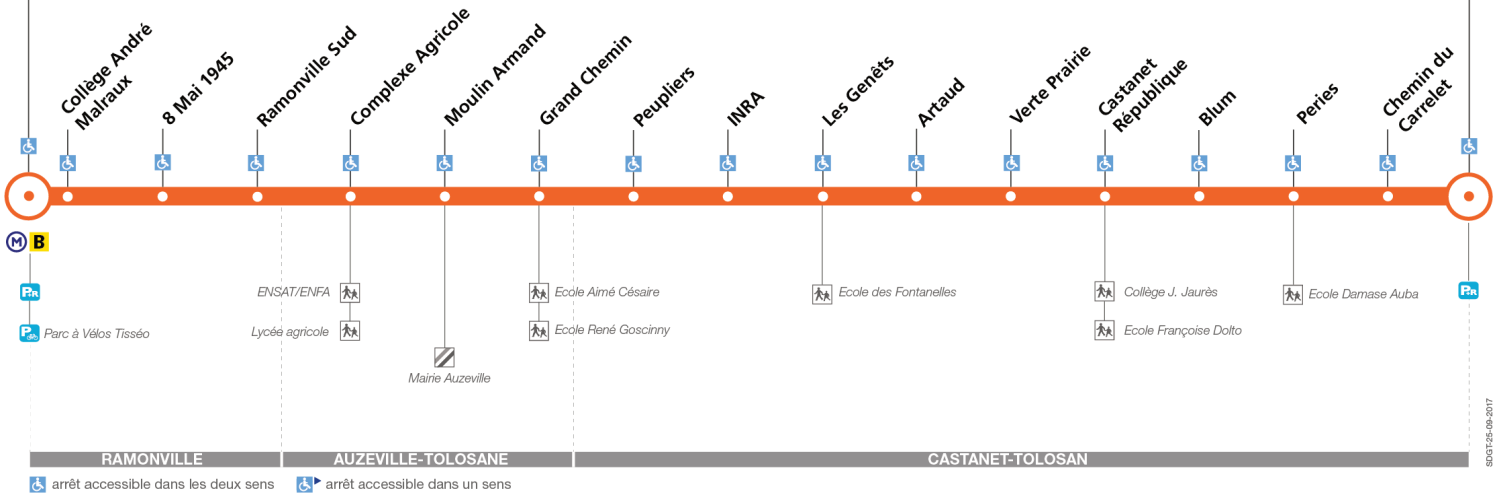

Direction Castanet-Tolosan

du 3 septembre 2018 au 30 juin 2019

Ramonville

Castanet-Tolosan

Lundi à vendredi

Table of bus departure times for Monday to Friday, including arrival times at Ramonville and Castanet-Tolosan, and waiting time boxes.

Samedi

Table of bus departure times for Saturday, including arrival times at Ramonville and Castanet-Tolosan.

Dimanche et jours fériés

Table of bus departure times for Sunday and public holidays, including arrival times at Ramonville and Castanet-Tolosan.

Lundi à vendredi en vacances scolaires

Table of bus departure times for Monday to Friday during school holidays, including arrival times at Ramonville and Castanet-Tolosan.

Horaires théoriques dépendant des conditions de circulation. Pour connaître les horaires en temps réel, vous pouvez consulter notre site www.tisseo.fr ou notre application mobile.