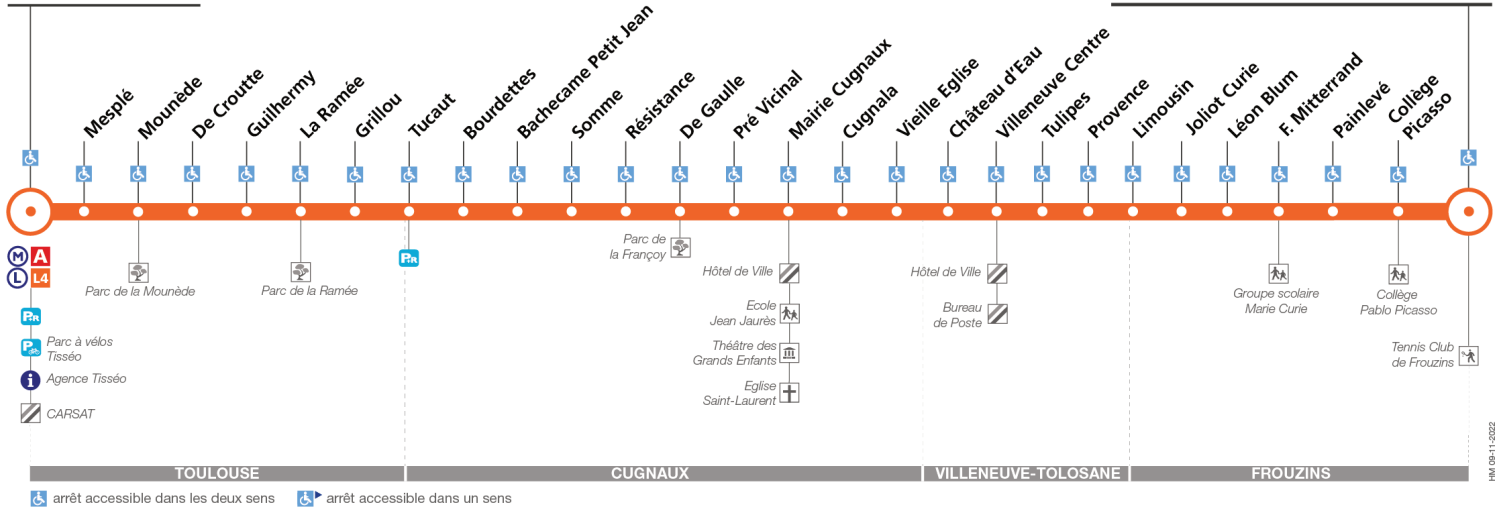

L11

Direction Basso Cambo

du 2 janvier 2023 au 2 juillet 2023

Basso Cambo

Frouzins Complexe Sportif

Lundi à vendredi

Table of bus departure times for Monday to Friday, including columns for destinations like Frouzins Complexe Sportif, F. Mitterrand, and Basso Cambo.

Samedi

Table of bus departure times for Saturday, including columns for destinations like Frouzins Complexe Sportif, F. Mitterrand, and Basso Cambo.

Dimanche et jours fériés

Table of bus schedules for Sunday and public holidays, listing departure times for various stations from Frouzins to Basso Cambo.

Lundi à vendredi en vacances scolaires

Table of bus schedules for Monday to Friday during school holidays, listing departure times for various stations from Frouzins to Basso Cambo.

Notes
Uniquement le vendredi