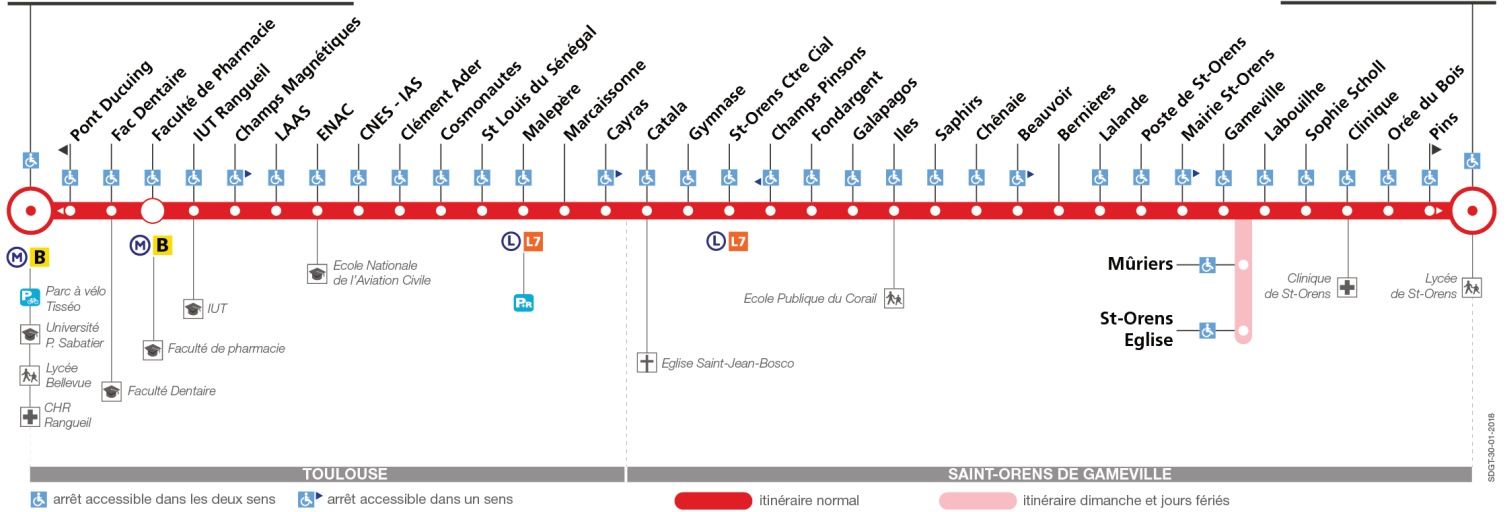

Samedi

Table of bus departure times for Saturday. Columns represent departure times from 06:00 to 16:00. Rows list stops from Université Paul Sabatier to St-Orens Lycée.

Dimanche et jours fériés

Table with columns for departure times (06:00 to 17:30) and rows for destinations: Université Paul Sabatier, ENAC, Clément Ader, Malepère, St-Orens Ctre Cial, Mairie St-Orens, St-Orens Eglise, Labouilhe, St-Orens Lycée.

Lundi à vendredi en vacances scolaires

Table with columns for departure times (06:20 to 20:00) and rows for destinations: Université Paul Sabatier, ENAC, Clément Ader, Malepère, St-Orens Ctre Cial, Mairie St-Orens, Labouilhe, St-Orens Lycée.

Université Paul Sabatier

St-Orens Lycée

Lundi à vendredi

Table with 20 columns representing departure times for various stops (St-Orens Lycée, Labouilhe, Mairie St-Orens, etc.) and 3 rows for each time slot (05:55, 11:05, 16:39, 23:30). Includes a 'Notes' box for the 23:30 slot: 'Uniquement le vendredi'.

Table with 24 columns (times) and 10 rows (locations: St-Orens Lycée, Labouilhe, St-Orens Eglise, Mairie St-Orens, St-Orens Ctre Cial, Malepère, Clément Ader, ENAC, Université Paul Sabatier). Shows departure times for Sunday and public holidays.