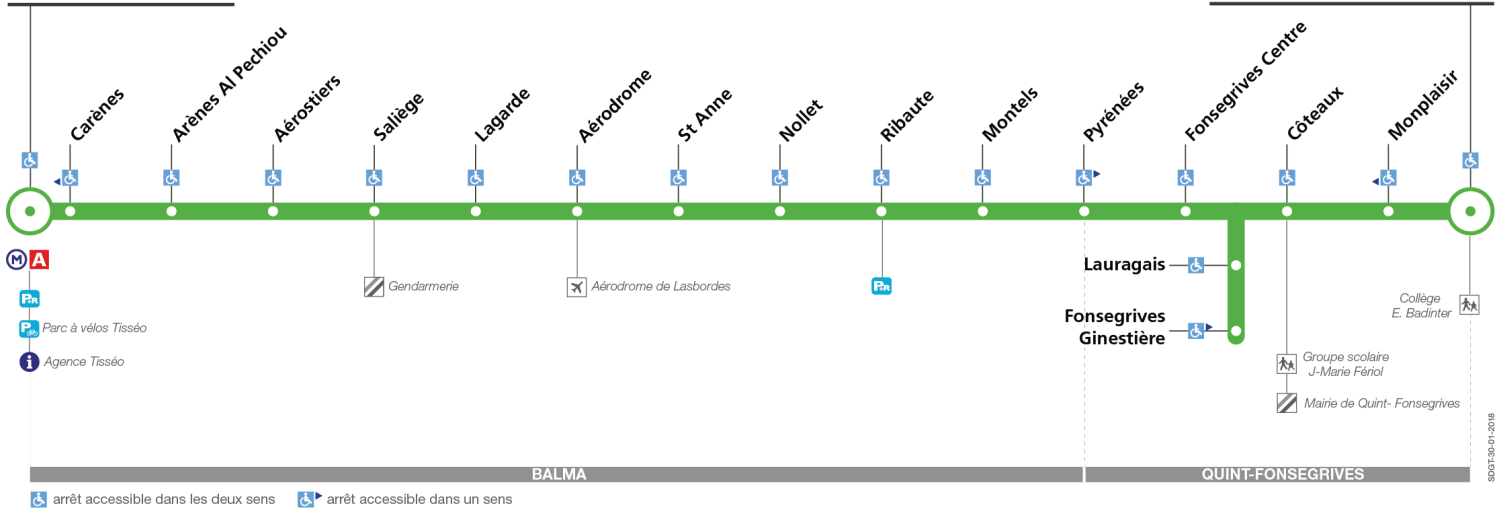

77

Direction Fonsegrives Collège

du 3 septembre 2018
au 30 juin 2019

Balma-Gramont

Fonsegrives Collège

Lundi à vendredi

| | | | | | | | | | | | | | | | | | | | | | | | | |
|------------------------|-------|-------|-------|-------|-------|-------|-------|-------|-------|-------|-------|-------|-------|-------|-------|-------|-------|-------|-------|-------|-------|-------|-------|-------|
| Balma-Gramont | 06:45 | 07:05 | 07:25 | 07:45 | 08:05 | 08:25 | 08:45 | 09:05 | 09:30 | 10:00 | 10:30 | 11:00 | 11:30 | 12:00 | 12:30 | 13:00 | 13:30 | 14:00 | 14:30 | 15:00 | 15:25 | 15:45 | 16:05 | 16:25 |
| Aéroliers | 06:48 | 07:09 | 07:29 | 07:49 | 08:09 | 08:29 | 08:49 | 09:09 | 09:34 | 10:04 | 10:34 | 11:04 | 11:34 | 12:04 | 12:34 | 13:04 | 13:34 | 14:04 | 14:34 | 15:04 | 15:29 | 15:49 | 16:09 | 16:29 |
| Saliège | 06:49 | 07:10 | 07:30 | 07:50 | 08:10 | 08:30 | 08:50 | 09:10 | 09:35 | 10:05 | 10:35 | 11:05 | 11:35 | 12:05 | 12:35 | 13:05 | 13:35 | 14:05 | 14:35 | 15:05 | 15:30 | 15:50 | 16:10 | 16:30 |
| Ribaute | 06:54 | 07:15 | 07:36 | 07:56 | 08:16 | 08:36 | 08:55 | 09:15 | 09:40 | 10:10 | 10:40 | 11:10 | 11:40 | 12:10 | 12:40 | 13:10 | 13:40 | 14:10 | 14:40 | 15:10 | 15:35 | 15:55 | 16:15 | 16:36 |
| Fonsegrives Centre | 06:57 | 07:18 | 07:39 | 07:59 | 08:19 | 08:39 | 08:58 | 09:18 | 09:43 | 10:13 | 10:43 | 11:13 | 11:43 | 12:13 | 12:43 | 13:13 | 13:43 | 14:13 | 14:43 | 15:13 | 15:38 | 15:58 | 16:18 | 16:39 |
| Fonsegrives Ginestière | 06:59 | 07:20 | 07:41 | 08:01 | 08:21 | 08:41 | 09:00 | 09:20 | 09:45 | 10:15 | 10:45 | 11:15 | 11:46 | 12:16 | 12:46 | 13:16 | 13:46 | 14:16 | 14:46 | 15:16 | 15:41 | 16:01 | 16:21 | 16:42 |
| Fonsegrives Collège | 07:02 | 07:23 | 07:45 | 08:05 | 08:25 | 08:44 | 09:03 | 09:23 | 09:48 | 10:18 | 10:48 | 11:18 | 11:49 | 12:19 | 12:49 | 13:19 | 13:49 | 14:19 | 14:49 | 15:19 | 15:44 | 16:04 | 16:24 | 16:45 |