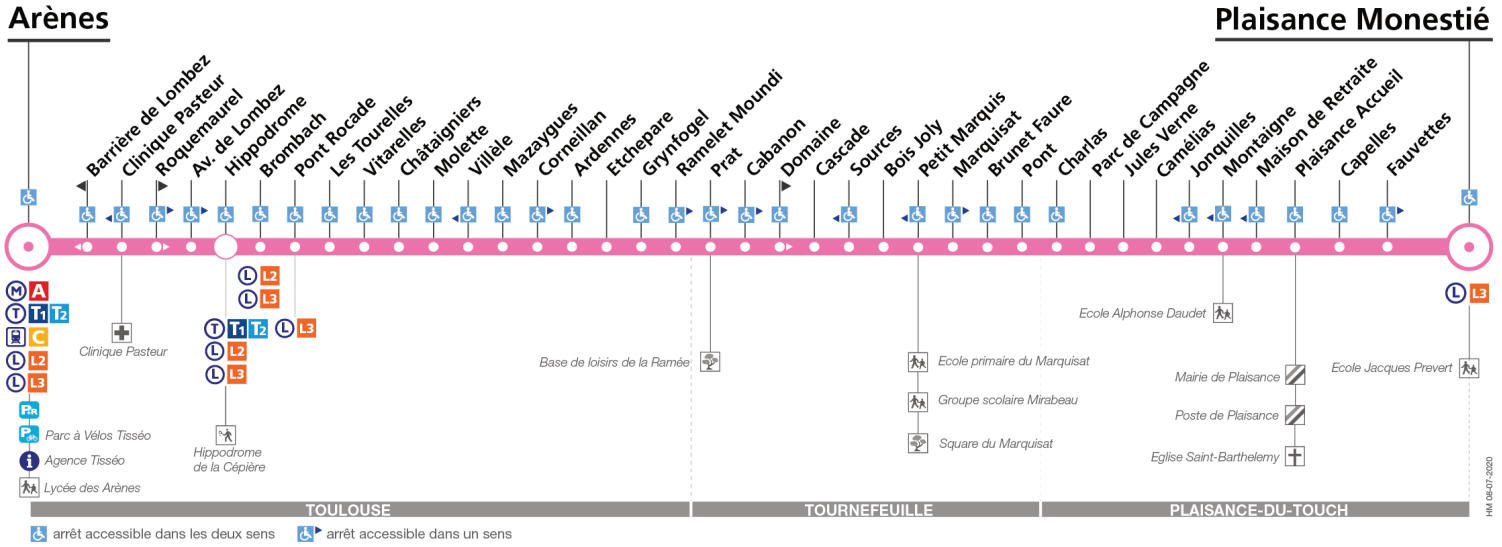

67

Direction Plaisance Monestié

du 31 août 2020
au 4 juillet 2021

Lundi à vendredi

| | | | | | | | | | | | | | | | | | | | | | | | | |
|--------------------|-------|-------|-------|-------|-------|-------|-------|-------|-------|-------|-------|-------|-------|-------|-------|-------|-------|-------|-------|-------|-------|-------|-------|-------|
| Arènes | 06:20 | 07:10 | 07:40 | 08:10 | 08:40 | 09:15 | 09:50 | 10:25 | 11:00 | 11:35 | 12:10 | 12:45 | 13:20 | 13:55 | 14:30 | 15:05 | 15:30 | 15:50 | 16:10 | 16:30 | 16:50 | 17:10 | 17:35 | 18:00 |
| Pont Rocade | 06:26 | 07:17 | 07:49 | 08:19 | 08:48 | 09:22 | 09:57 | 10:32 | 11:07 | 11:42 | 12:17 | 12:52 | 13:27 | 14:02 | 14:37 | 15:12 | 15:37 | 15:57 | 16:18 | 16:38 | 16:58 | 17:20 | 17:44 | 18:08 |
| Corneillan | 06:30 | 07:22 | 07:54 | 08:25 | 08:54 | 09:28 | 10:03 | 10:38 | 11:13 | 11:48 | 12:23 | 12:58 | 13:33 | 14:08 | 14:43 | 15:18 | 15:43 | 16:03 | 16:24 | 16:44 | 17:05 | 17:27 | 17:51 | 18:15 |
| Cabanon | 06:35 | 07:28 | 08:00 | 08:32 | 09:01 | 09:34 | 10:09 | 10:44 | 11:19 | 11:55 | 12:30 | 13:04 | 13:39 | 14:14 | 14:49 | 15:24 | 15:50 | 16:10 | 16:33 | 16:53 | 17:16 | 17:38 | 18:00 | 18:24 |
| Marquisat | 06:39 | 07:32 | 08:05 | 08:37 | 09:04 | 09:37 | 10:12 | 10:47 | 11:22 | 11:59 | 12:34 | 13:08 | 13:43 | 14:18 | 14:53 | 15:28 | 15:54 | 16:14 | 16:38 | 17:00 | 17:25 | 17:47 | 18:09 | 18:33 |
| Plaisance Accueil | 06:48 | 07:42 | 08:15 | 08:47 | 09:14 | 09:46 | 10:21 | 10:56 | 11:31 | 12:08 | 12:43 | 13:17 | 13:52 | 14:27 | 15:02 | 15:37 | 16:03 | 16:23 | 16:47 | 17:09 | 17:35 | 17:57 | 18:19 | 18:43 |
| Plaisance Monestié | 06:50 | 07:44 | 08:17 | 08:49 | 09:16 | 09:48 | 10:23 | 10:58 | 11:33 | 12:10 | 12:45 | 13:19 | 13:54 | 14:29 | 15:04 | 15:39 | 16:05 | 16:26 | 16:50 | 17:12 | 17:38 | 18:00 | 18:22 | 18:46 |
| Arènes | 18:25 | 18:50 | 19:10 | 19:30 | 19:50 | 20:20 | 21:00 | | | | | | | | | | | | | | | | | |
| Pont Rocade | 18:33 | 18:58 | 19:18 | 19:37 | 19:57 | 20:27 | 21:07 | | | | | | | | | | | | | | | | | |
| Corneillan | 18:40 | 19:04 | 19:24 | 19:42 | 20:02 | 20:32 | 21:12 | | | | | | | | | | | | | | | | | |
| Cabanon | 18:48 | 19:11 | 19:31 | 19:48 | 20:08 | 20:38 | 21:18 | | | | | | | | | | | | | | | | | |
| Marquisat | 18:55 | 19:16 | 19:35 | 19:52 | 20:12 | 20:42 | 21:22 | | | | | | | | | | | | | | | | | |
| Plaisance Accueil | 19:05 | 19:25 | 19:44 | 20:01 | 20:21 | 20:51 | 21:31 | | | | | | | | | | | | | | | | | |
| Plaisance Monestié | 19:07 | 19:27 | 19:46 | 20:03 | 20:23 | 20:53 | 21:33 | | | | | | | | | | | | | | | | | |