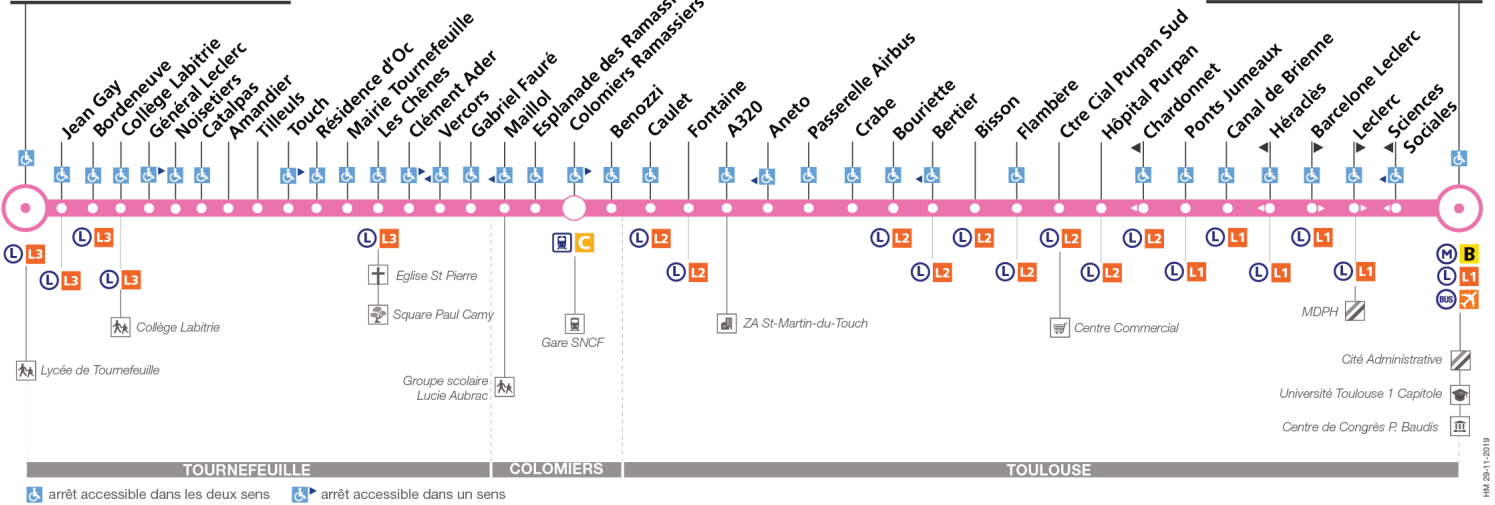

63

Direction Compans - Caffarelli

du 31 août 2020 au 4 juillet 2021

Tournefeuille Lycée

Compans-Caffarelli

Lundi à vendredi

Table of departure times for bus route 63 from Monday to Friday, listing stops and corresponding times.

Table of arrival times for bus route 63 from Monday to Friday, listing stops and corresponding times.

Summary table of departure times for bus route 63 from Monday to Friday, listing stops and corresponding times.

Samedi

Table of departure times for bus route 63 on Saturdays, listing stops and corresponding times.

Lundi à vendredi en vacances scolaires

Table of departure times for bus route 63 during school holidays from Monday to Friday, listing stops and corresponding times.

Table of arrival times for bus route 63 during school holidays from Monday to Friday, listing stops and corresponding times.

Summary table of departure times for bus route 63 during school holidays from Monday to Friday, listing stops and corresponding times.