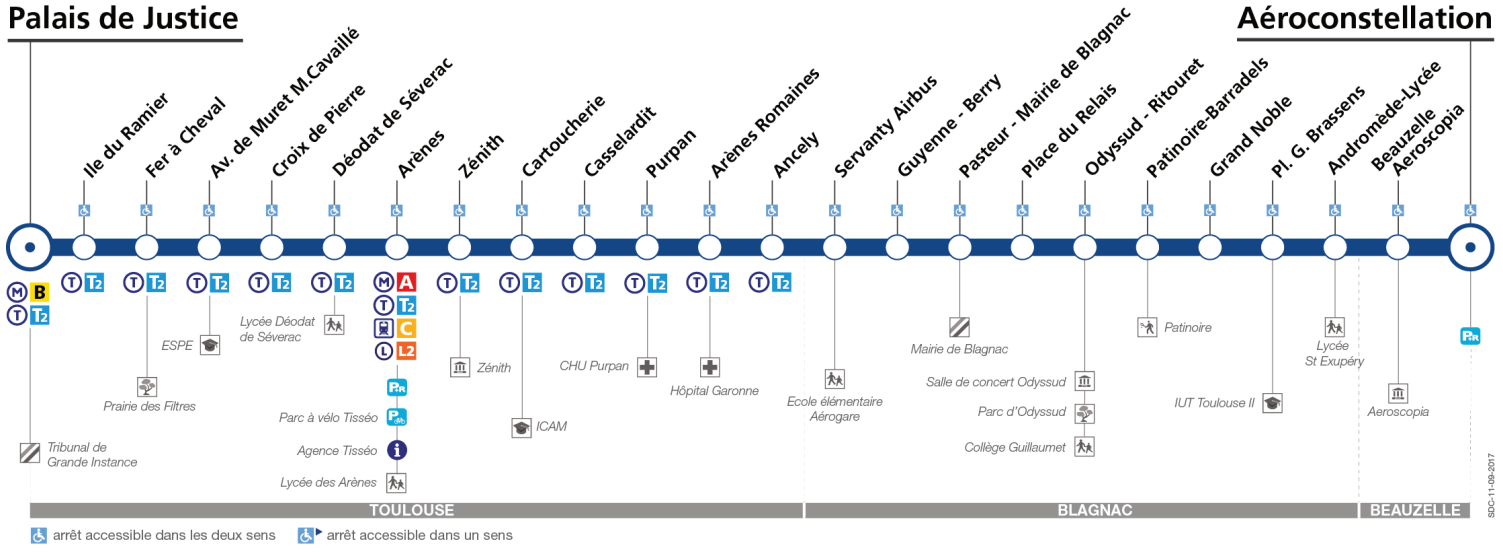

Direction Aéroconstellation

du 8 janvier 2018 au 15 juillet 2018

Palais de Justice

Lundi à vendredi

Table of departure times for Monday to Friday, including columns for various stations and time intervals.

Samedi

Table of departure times for Saturday, including columns for various stations and time intervals.

SPC-1.06.2017

MAJ 13.12.2017

Dimanche et jours fériés

Table of departure times for Sunday and public holidays. Columns represent departure times from 06:00 to 23:00. Rows list stations: Palais de Justice, Fer à Cheval, Croix de Pierre, Arènes, Purpan, Ancely, Place du Relais, Grand Noble, Andromède-Lycée, and Aéroconstellation.

Table of departure times for Sunday and public holidays, continuing from the previous table. Columns represent departure times from 21:40 to 00:40. Rows list stations: Palais de Justice, Fer à Cheval, Croix de Pierre, Arènes, Purpan, Ancely, Place du Relais, Grand Noble, Andromède-Lycée, and Aéroconstellation.

Lundi à vendredi en vacances scolaires

Table of departure times for Monday to Friday during school holidays. Columns represent departure times from 05:58 to 19:33. Rows list stations: Palais de Justice, Fer à Cheval, Croix de Pierre, Arènes, Purpan, Ancely, Place du Relais, Grand Noble, Andromède-Lycée, and Aéroconstellation. Includes waiting time notes.