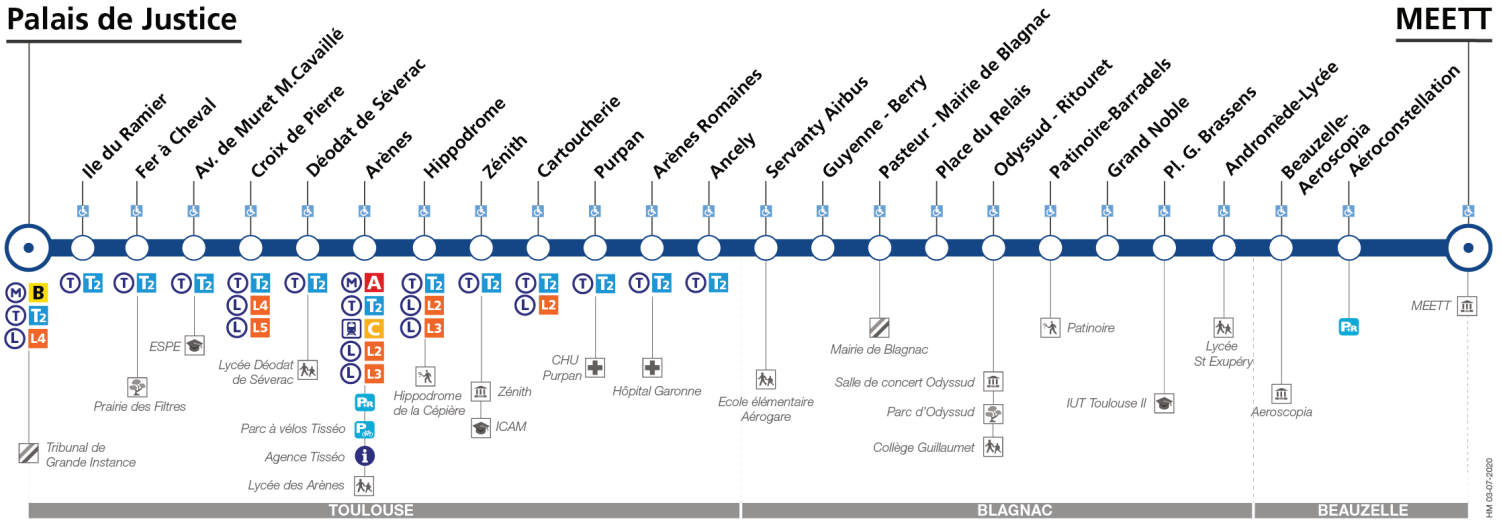

Samedi

Table of departure times for T1 on Saturdays, including arrival times at various stations and waiting time notes.

Direction MEETT

du 5 avril 2021 au 4 juillet 2021

Dimanche et jours fériés

Table of train departure times for Sunday and public holidays, listing stations like Palais de Justice, Fer à Cheval, Avenue Muret Marcel Cavallé, Croix de Pierre, Arènes, Purpan, Ancely, Place du Relais, Grand Noble, Andromède-Lycée, and Aéroconstellation with departure times from 06:03 to 22:37.

Lundi à vendredi en vacances scolaires

Table of train departure times for Monday to Friday during school holidays, listing stations and departure times from 05:57 to 22:57, with waiting time boxes for 8h, 9h30, and 16h30.

Direction Palais de Justice

du 5 avril 2021 au 4 juillet 2021

Palais de Justice

arrêt accessible dans les deux sens / arrêt accessible dans un sens

Lundi à vendredi

Table of bus departure and arrival times for Monday to Friday, including transfer points and waiting times.

Notes v Uniquement le vendredi

Samedi

Table of bus departure and arrival times for Saturday, including transfer points and waiting times.

Dimanche et jours fériés

Table of departure times for various stations (MEETT, Aéroconstellation, Andromède-Lycée, Grand Noble, Place du Relais, Ancely, Purpan, Arènes, Croix de Pierre, Avenue Muret Marcel Cavaillet, Fer à Cheval, Palais de Justice) from 04:45 to 23:16.