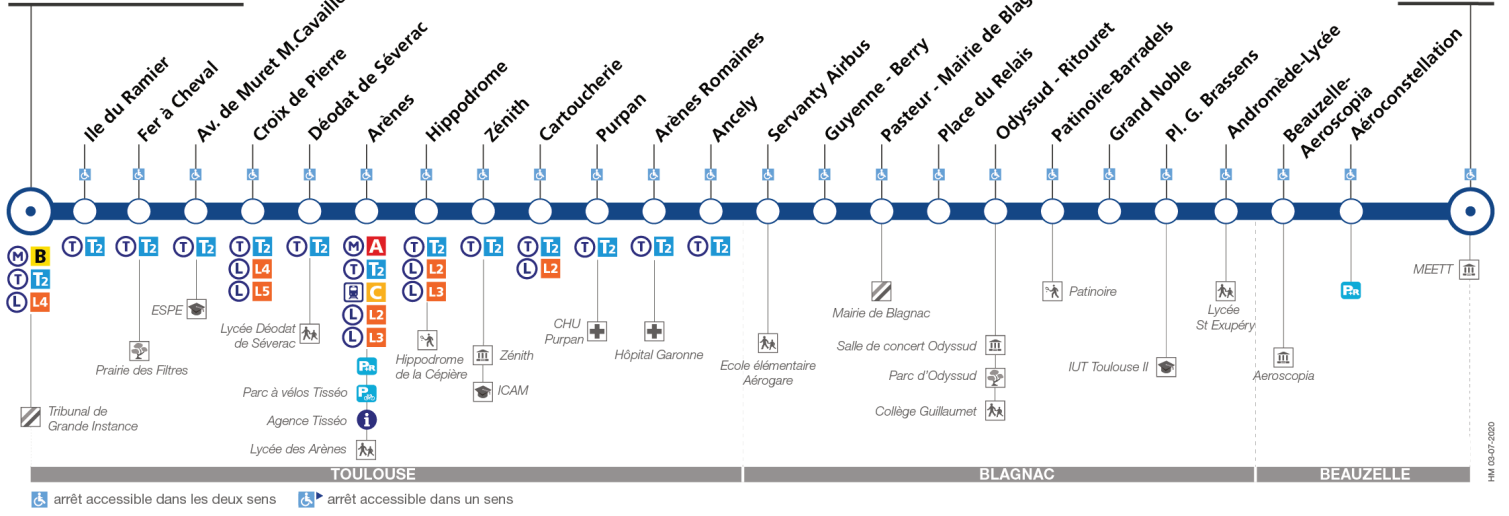

Direction MEETT

du 21 septembre 2020 au 4 juillet 2021

Palais de Justice

MEETT

Lundi à vendredi

Table of departure times for T1 from Monday to Friday, including arrival times at various stations and transfer information.

Samedi

Table of departure times for T1 on Saturdays, including arrival times at various stations and transfer information.

Direction MEETT

du 21 septembre 2020 au 4 juillet 2021

Dimanche et jours fériés

Table of train schedules for Sunday and public holidays, listing stations like Palais de Justice, Fer à Cheval, Avenue Muret Marcel Cavallé, Croix de Pierre, Arènes, Purpan, Ancely, Place du Relais, Grand Noble, Andromède-Lycée, Aéroconstellation, and MEETT with departure times.

du 21 septembre 2020 au 4 juillet 2021

Palais de Justice

Lundi à vendredi

Table of departure times for Monday to Friday from Palais de Justice to MEETT.

Table of arrival times for Monday to Friday at various stations from Palais de Justice.

Dimanche et jours fériés

Table of bus departure times for Sunday and public holidays. Columns include station names (MEETT, Aéroconstellation, etc.) and departure times from 04:45 to 23:16.

Lundi à vendredi en vacances scolaires