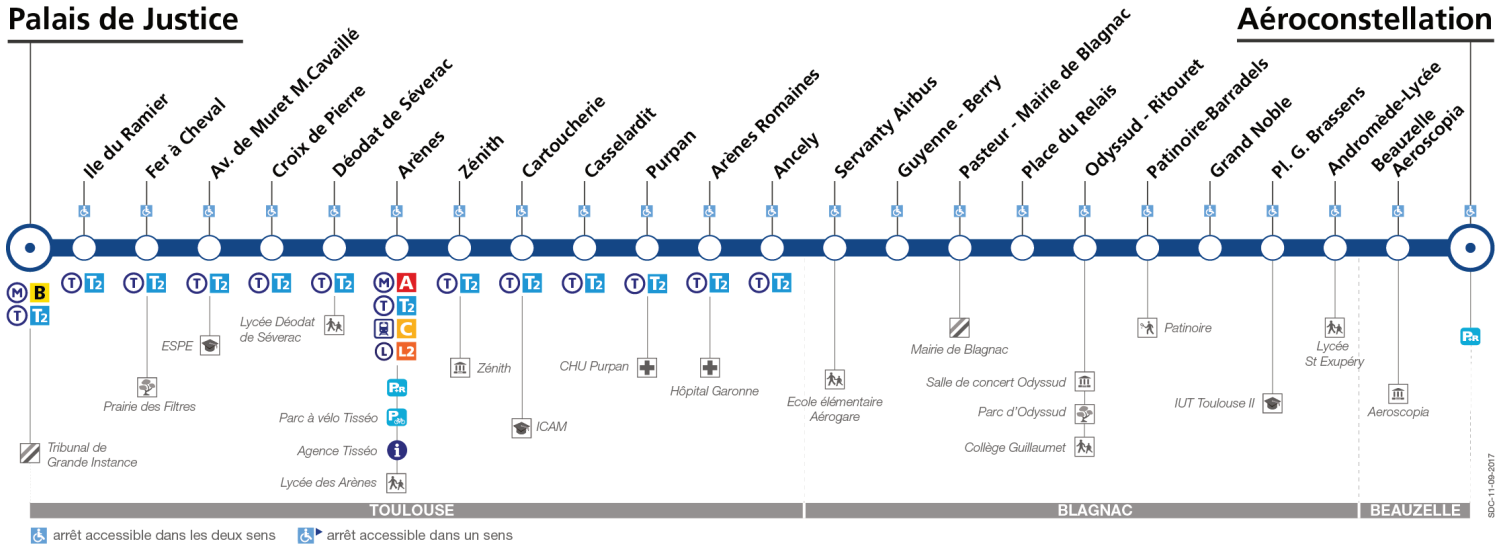

Horaires théoriques dépendant des conditions de circulation.

Pour connaître les horaires en temps réel, vous pouvez consulter notre site [www.tisseo.fr](http://www.tisseo.fr) ou notre application mobile.

Direction Palais de Justice

du 16 juillet 2018  
au 2 septembre 2018

Palais de Justice

Lundi à samedi du 16 juillet au 25 août

Table of train departure times for the T1 line from Monday to Saturday, July 16 to August 25, 2018. Includes columns for station names and departure times.

Dimanche et jours fériés

Table of train departure times for the T1 line on Sundays and public holidays. Includes columns for station names and departure times.

Lundi à vendredi du 27 au 31 août

Table of train departure times for Monday to Friday from August 27 to August 31. Columns represent departure times from 04:50 to 06:54. A note on the right indicates a maximum waiting time of 10 minutes between 7h and 9h.

Table of train departure times for Monday to Friday from August 27 to August 31. Columns represent departure times from 18:30 to 22:14. A note on the right indicates a maximum waiting time of 12 minutes between 9h and 16h, and 10 minutes between 16h and 18h30.