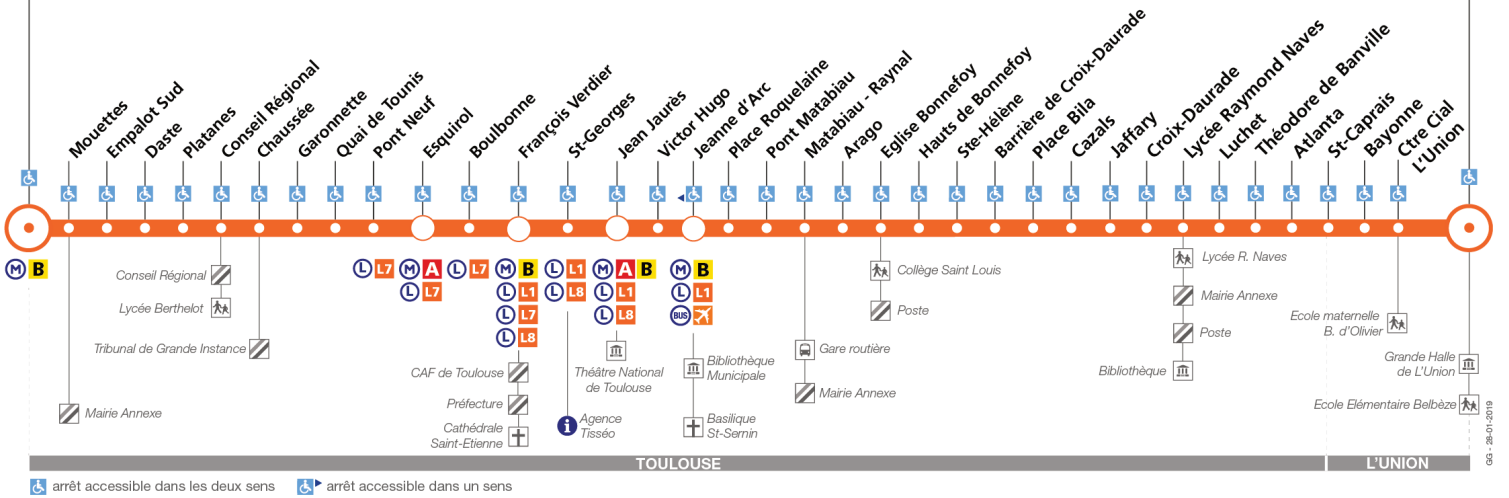

Direction L'Union Grande Halle

du 7 janvier 2019 au 30 juin 2019

Empalot

L'Union Grande Halle

Lundi à vendredi

Table of bus departure times for Monday to Friday, including arrival times at various stops and waiting time information.

Table of bus departure times for Sunday and public holidays, listing stations like Empalot, Conseil Régional, Esquirol, etc., with times from 14:50 to 23:30.

Table of bus departure times for Sunday and public holidays, listing stations like Empalot, Conseil Régional, Esquirol, etc., with times from 23:18 to 00:20.

Direction Empalot

du 7 janvier 2019
au 30 juin 2019

Empalot

L'Union Grande Halle

Lundi à vendredi

Table of bus departure times for Monday to Friday, including arrival and departure times for various stops and transfer information.

Samedi

Table of bus departure times for Saturday, including arrival and departure times for various stops and transfer information.

Dimanche et jours fériés

Table of bus schedules for Sunday and public holidays, listing departure times for various routes like L'Union Grande Halle, Atlanta, Lycée Raymond Naves, etc.