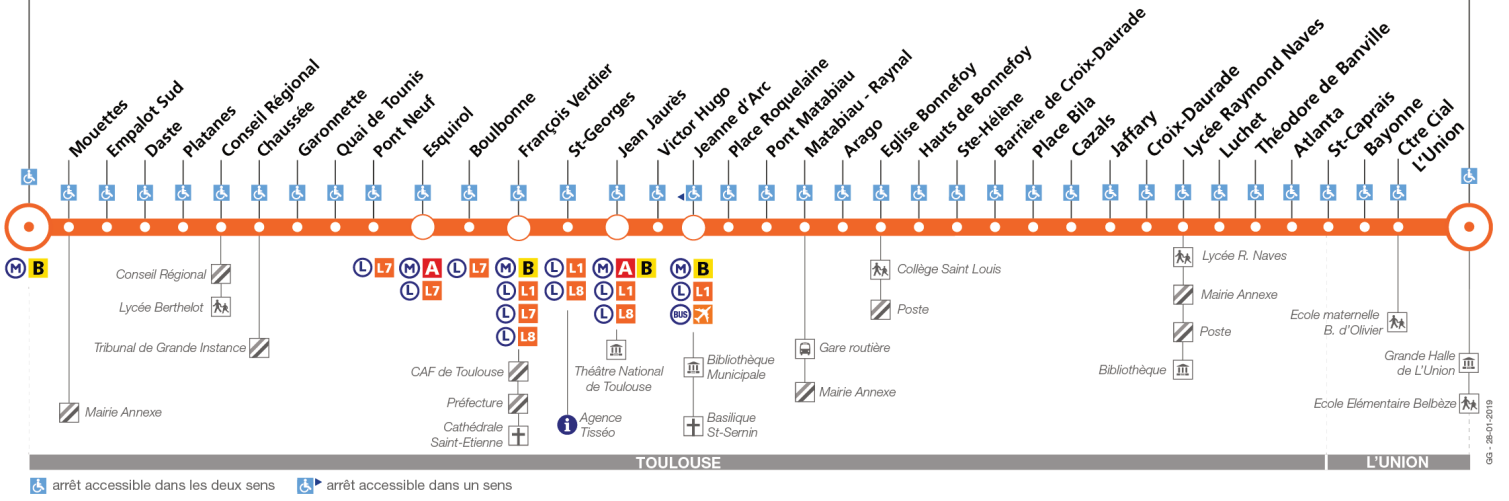

Lundi à vendredi en vacances scolaires

Table of bus departure times for Monday to Friday during school holidays, listing stations and times from 05:15 to 20:44, with waiting time notes.

Table of bus departure times for Monday to Friday during school holidays, listing stations and times from 20:57 to 01:27.

Horaires théoriques dépendant des conditions de circulation.

Pour connaître les horaires en temps réel, vous pouvez consulter notre site www.tisseo.fr ou notre application mobile.

Notes: Uniquement le vendredi

Direction Empalot

du 7 janvier 2019
au 30 juin 2019

Empalot

L'Union Grande Halle

Lundi à vendredi

Table of bus departure times for Monday to Friday, including arrival and departure times for various stops and transfer information.

Samedi

Table of bus departure times for Saturday, including arrival and departure times for various stops and transfer information.

Dimanche et jours fériés

Table of bus schedules for Sunday and public holidays, listing departure times for various routes like L'Union Grande Halle, Atlanta, Lycée Raymond Naves, etc.