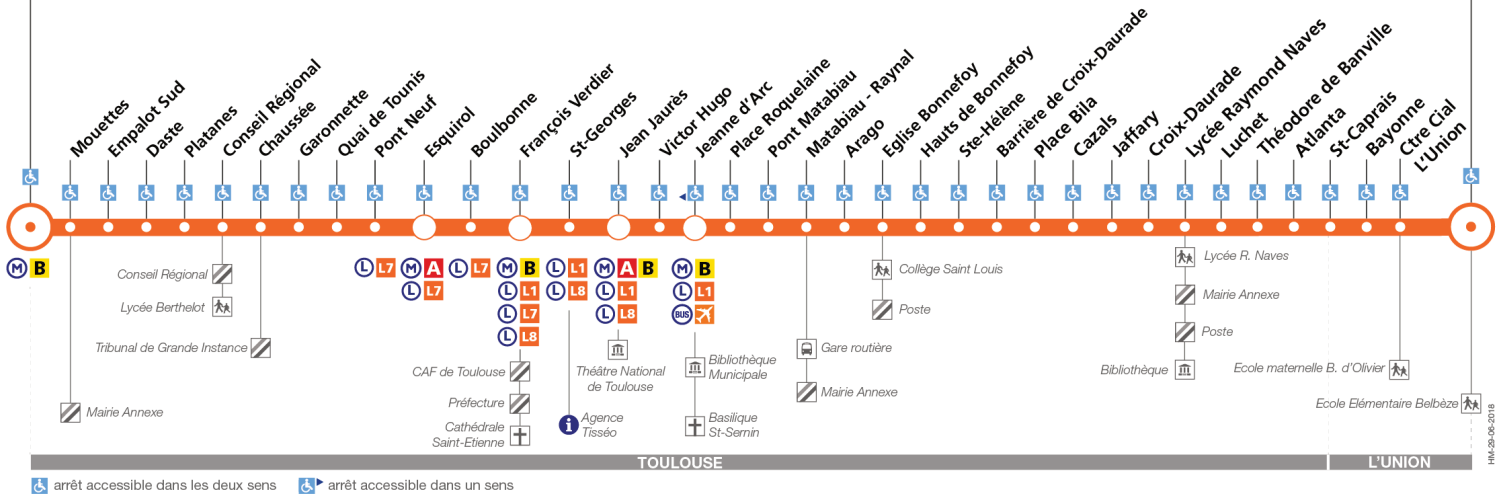

Dimanche et jours fériés

Table with columns for departure times (06:00 to 14:40) and arrival times (15:00 to 23:50) for various locations including Empalot, Conseil Régional, Esquirol, Jean Jaurès, Jeanne d'Arc, Barrière de Croix-Daurade, Lycée Raymond Naves, Atlanta, and L'Union Grande Halle.

Lundi à vendredi en vacances scolaires

Table with columns for departure times (05:15 to 07:40) and arrival times (19:06 to 21:20) for various locations. Includes notes on waiting times and a 'Notes' section with a link to the website.

Direction Empalot

du 3 septembre 2018
au 30 juin 2019

Empalot

L'Union Grande Halle

Lundi à vendredi

Table of bus departure times for Monday to Friday, including arrival and departure times for various stops and waiting time information.

Samedi

Table of bus departure times for Saturday, including arrival and departure times for various stops and waiting time information.

Dimanche et jours fériés

Table of bus schedules for Sunday and public holidays, listing departure times for various routes (L'Union Grande Halle, Atlanta, Lycée Raymond Naves, etc.) from 06:00 to 23:30.