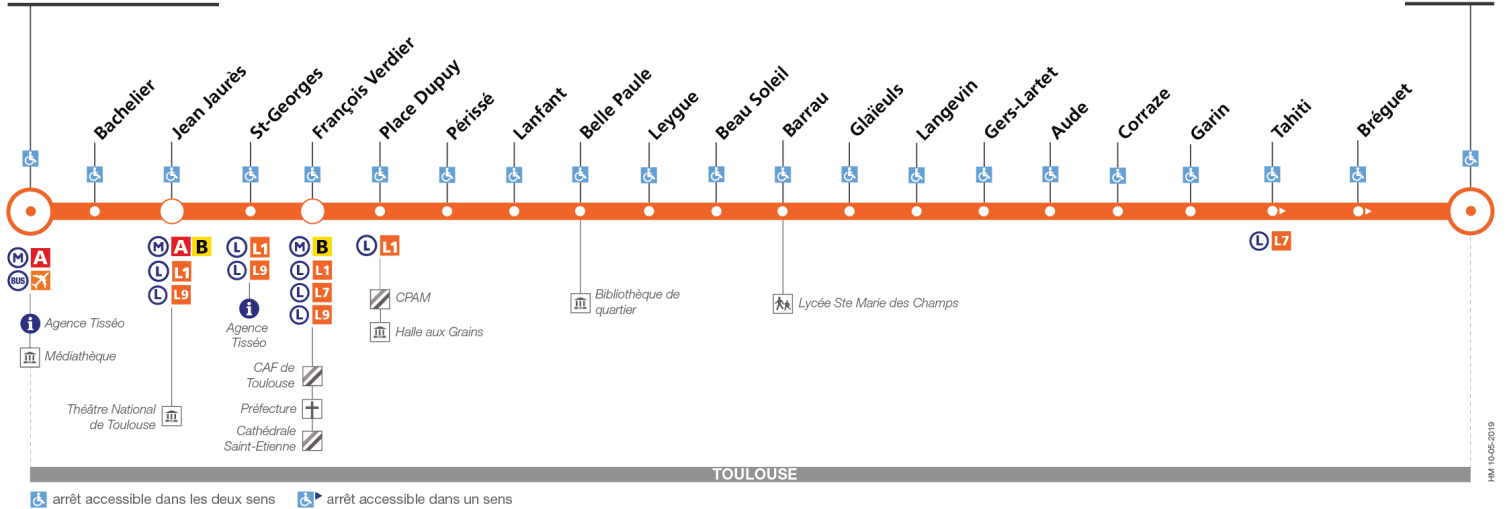

Direction Gonin

du 13 mai 2019 au 30 juin 2019

Marengo-SNCF

Gonin

Lundi à vendredi

Table of bus departure times for Monday to Friday, including arrival and departure times for various stops and a 9-minute waiting time note.

Samedi

Table of bus departure times for Saturday, including arrival and departure times for various stops and a 14-minute waiting time note.

Dimanche et jours fériés

Table of bus departure times for Sunday and public holidays, including arrival and departure times for various stops.

Lundi à vendredi en vacances scolaires

Table of bus departure times for Monday to Friday during school holidays, including arrival and departure times for various stops and a 10-minute waiting time note.

Dimanche et jours fériés

Table of train schedules for Sunday and public holidays, including departure times for stations from Marengo-SNCF to Gonin and back.

Lundi à vendredi en vacances scolaires

Table of train schedules for Monday to Friday during school holidays, including departure times for stations from Marengo-SNCF to Gonin and back.