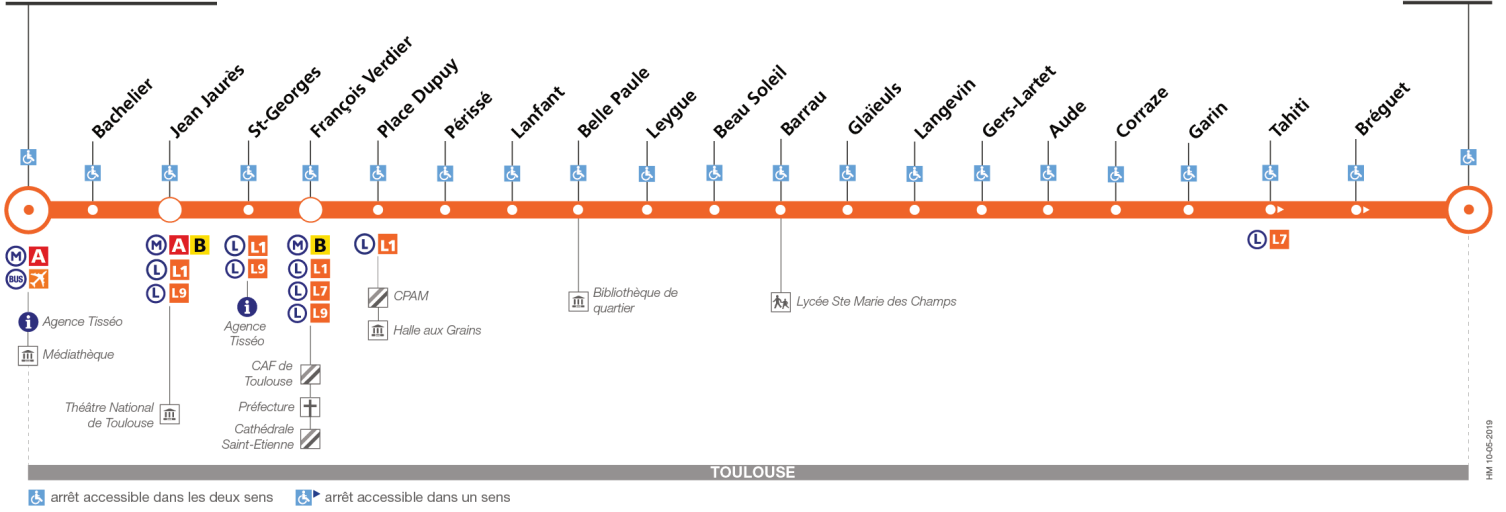

Horaires théoriques dépendant des conditions de circulation. Pour connaître les horaires en temps réel, vous pouvez consulter notre site www.tisseo.fr ou notre application mobile.

HM 10.05.2019

MAJ 10.05.2019

Marengo-SNCF

Gonin

Lundi à vendredi

Table of train schedules for Monday to Friday, including departure times for stations from Marengo-SNCF to Gonin and back.

Samedi

Table of train schedules for Saturday, including departure times for stations from Marengo-SNCF to Gonin and back.

Dimanche et jours fériés

Table of train schedules for Sunday and public holidays, including departure times for stations from Marengo-SNCF to Gonin and back.

Lundi à vendredi en vacances scolaires

Table of train schedules for Monday to Friday during school holidays, including departure times for stations from Marengo-SNCF to Gonin and back.