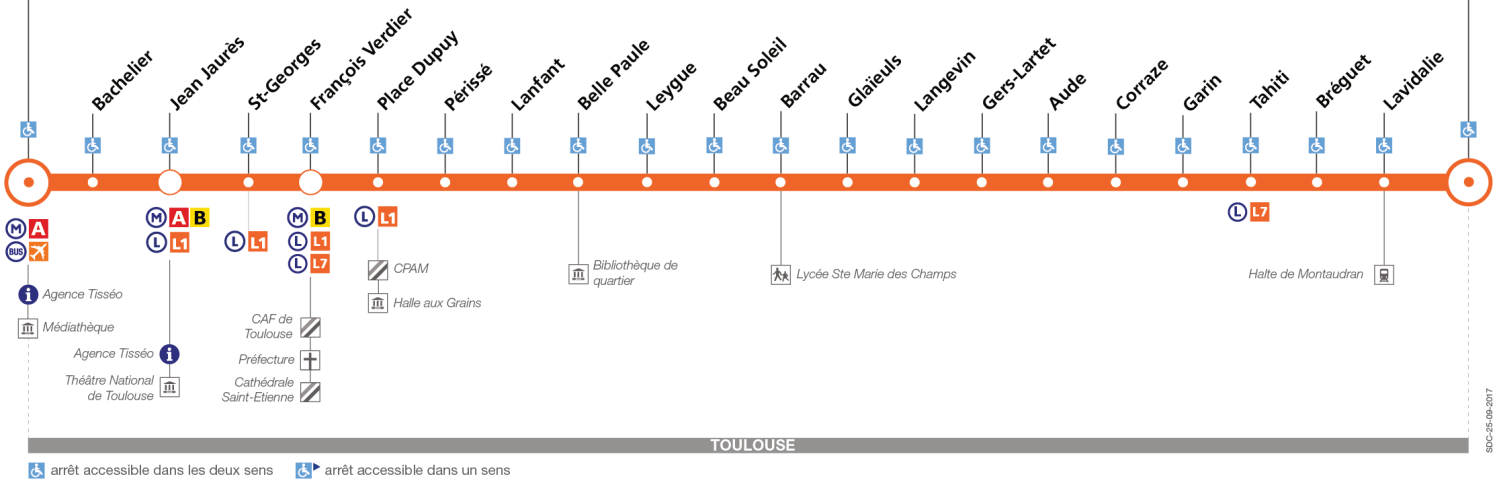

Direction Gonin

du 4 septembre 2017 au 24 juin 2018

Marengo-SNCF

Gonin

Lundi à vendredi

Table of bus departure times for Monday to Friday, including a yellow box for 'Entre 7 h et 19 h, temps d'attente max : 8 min'.

SPC-05.06.2017

MAJ 05.10.2017

Marengo-SNCF

Gonin

Lundi à vendredi

Table of departure times for Monday to Friday. Includes a yellow box with text: 'Entre 7 h et 19 h, temps d'attente max : 8 min'. Lists stations from Gonin to Marengo-SNCF with times.

Samedi

Table of departure times for Saturday. Includes a blue box with text: 'Entre 7 h et 19 h, temps d'attente max : 14 min'. Lists stations from Gonin to Marengo-SNCF with times.

Dimanche et jours fériés

Table of departure times for Sunday and public holidays. Lists stations from Gonin to Marengo-SNCF with times.

Lundi à vendredi en vacances scolaires

Table of departure times for Monday to Friday during school holidays. Includes a green box with text: 'Entre 7 h et 19 h, temps d'attente max : 11 min'. Lists stations from Gonin to Marengo-SNCF with times.