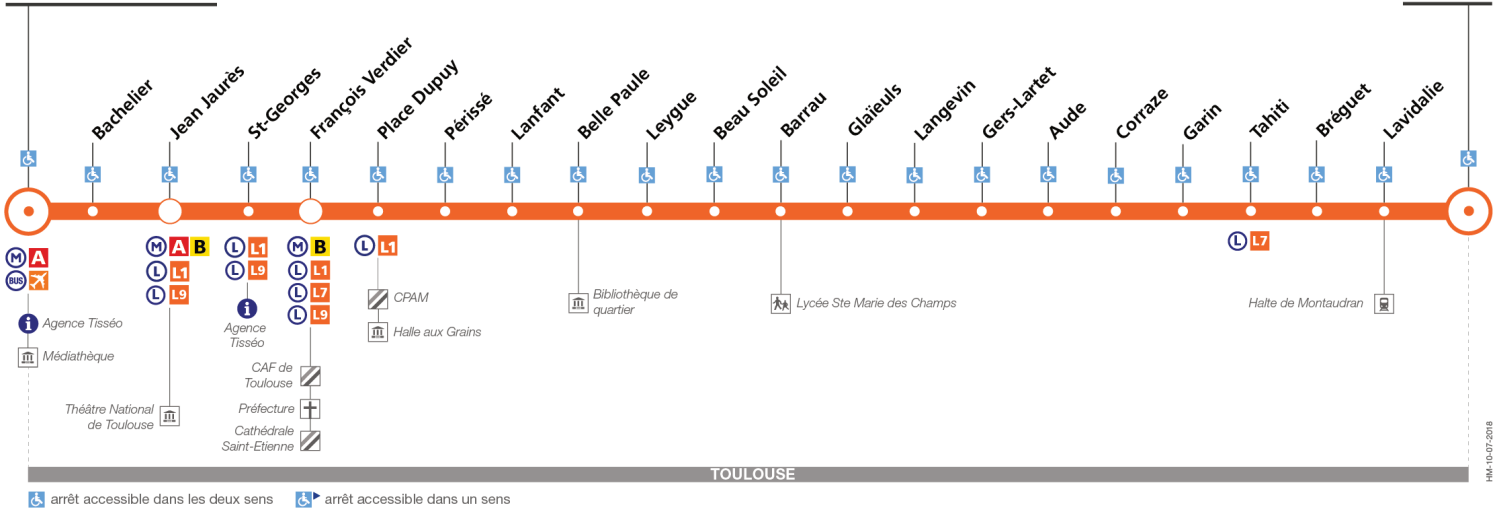

Direction Gonin

du 1 octobre 2018 au 30 juin 2019

Marengo-SNCF

Gonin

Lundi à vendredi

Table of bus departure times for Monday to Friday, including a yellow box for 'Entre 07 h 00 et 19 h 00, temps d'attente max : 8 min'.

Samedi

Table of bus departure times for Saturday, including a blue box for 'Entre 09 h 00 et 19 h 00, temps d'attente max : 13 min'.

Dimanche et jours fériés

Table of bus departure times for Sunday and public holidays.

Marengo-SNCF

Gonin

Lundi à vendredi

Table of train departure times for Monday to Friday, including a central yellow box with waiting time information.

Samedi

Table of train departure times for Saturday, including a central blue box with waiting time information.

Dimanche et jours fériés

Table of train departure times for Sunday and public holidays.

Lundi à vendredi en vacances scolaires

Table of train departure times during school holidays, including a central green box with waiting time information.