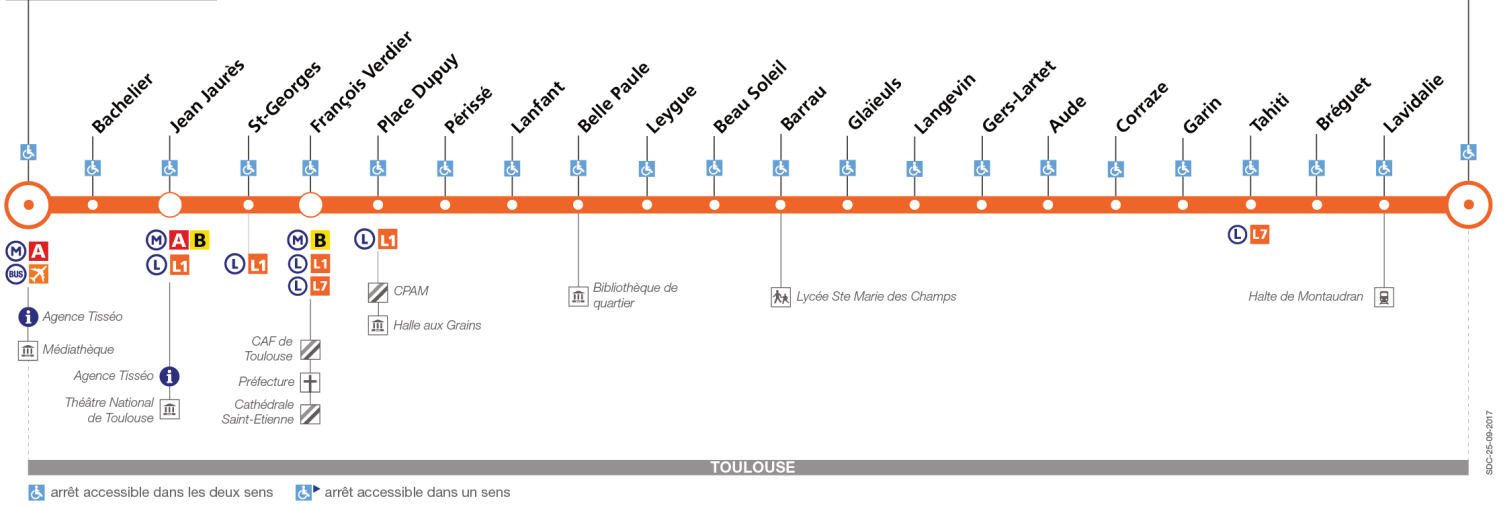

Direction Gonin

du 4 septembre 2017 au 24 juin 2018

Marengo-SNCF

Gonin

Lundi à vendredi

Table of bus departure times for Monday to Friday, including a yellow box for 'Entre 7 h et 19 h, temps d'attente max : 8 min'.

SPC-05.06.2017

MAJ 05.10.2017

Marengo-SNCF

Gonin

Lundi à vendredi

Table of departure times for Monday to Friday. Includes a yellow box with text: 'Entre 7 h et 19 h, temps d'attente max : 8 min'. Lists stations from Gonin to Marengo-SNCF with times.

Samedi

Table of departure times for Saturday. Includes a blue box with text: 'Entre 7 h et 19 h, temps d'attente max : 14 min'. Lists stations from Gonin to Marengo-SNCF with times.

Dimanche et jours fériés

Table of departure times for Sunday and public holidays. Lists stations from Gonin to Marengo-SNCF with times.

Lundi à vendredi en vacances scolaires

Table of departure times for Monday to Friday during school holidays. Includes a green box with text: 'Entre 7 h et 19 h, temps d'attente max : 11 min'. Lists stations from Gonin to Marengo-SNCF with times.