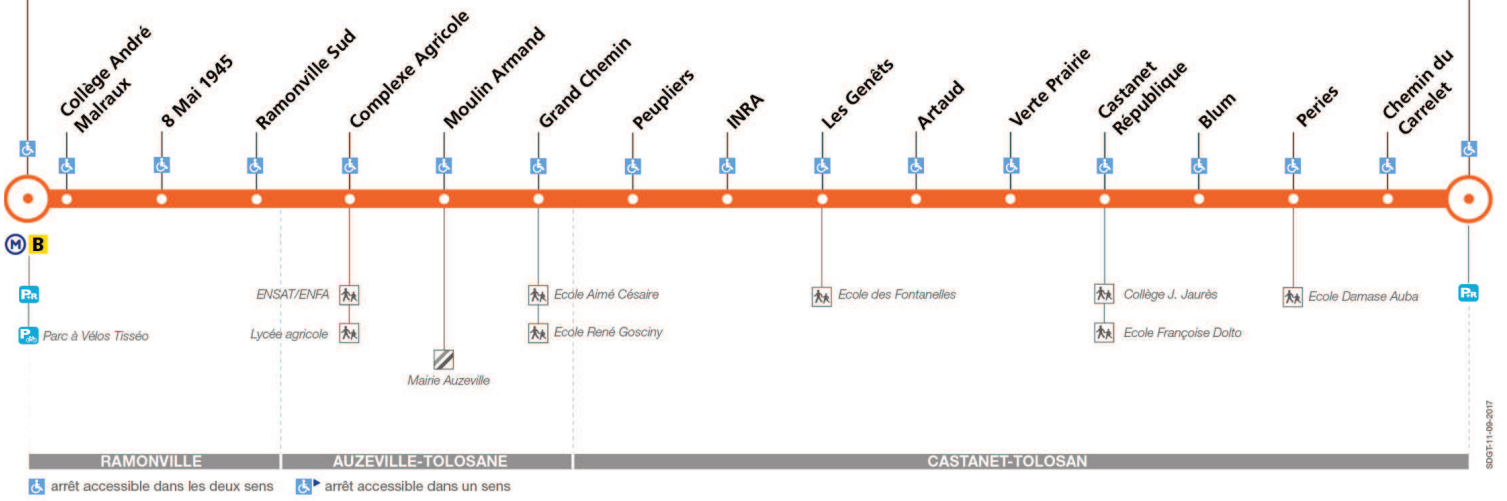

Direction Ramonville

du 4 septembre 2017 au 1 juillet 2018

Ramonville

Castanet-Tolosan

Lundi à vendredi

Table of bus departure times for Monday to Friday, including arrival times at Castanet-Tolosan and specific notes for the route.

Samedi

Table of bus departure times for Saturday, including arrival times at Castanet-Tolosan.

Dimanche et jours fériés

Table of bus departure times for Sunday and public holidays, including arrival times at Castanet-Tolosan.

Lundi à vendredi en vacances scolaires

Table of bus departure times for Monday to Friday during school holidays, including arrival times at Castanet-Tolosan.

Horaires théoriques dépendant des conditions de circulation. Pour connaître les horaires en temps réel, vous pouvez consulter notre site www.tisseo.fr ou notre application mobile.