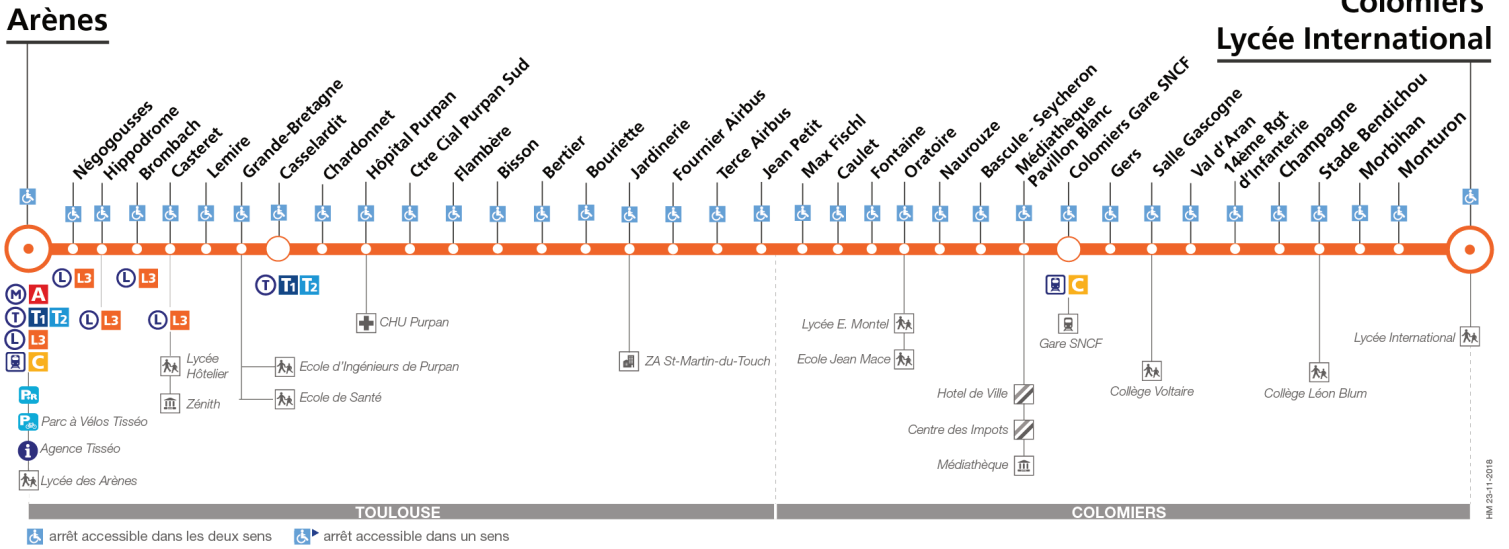

Direction Arènes

du 2 septembre 2019  
au 28 juin 2020

Lundi à vendredi

|                               | 05:15 | 05:40 | 06:01 | 06:16 | 06:28 | 06:40 | 06:50 |   |       |   |       | 19:04   | 19:15 | 19:26 | 19:37 | 19:50 |
|-------------------------------|-------|-------|-------|-------|-------|-------|-------|---|-------|---|-------|---|-------|-------|-------|-------|
| Colomiers Lycée International |       |       |       |       |       |       |       |   |       |   |       |   |       |       |       |       |
| Salle Gascogne                | 05:21 | 05:46 | 06:07 | 06:22 | 06:34 | 06:47 | 06:57 |   |       |   |       | 19:10   | 19:21 | 19:32 | 19:43 | 19:56 |
| Colomiers Gare SNCF           | 05:25 | 05:50 | 06:11 | 06:26 | 06:38 | 06:51 | 07:01 |   |       |   |       | 19:14   | 19:25 | 19:36 | 19:47 | 19:59 |
| Oratoire                      | 05:29 | 05:54 | 06:16 | 06:31 | 06:43 | 06:56 | 07:07 |   |       |   |       | 19:18   | 19:29 | 19:40 | 19:51 | 20:03 |
| Fournier Airbus               | 05:34 | 06:00 | 06:22 | 06:37 | 06:49 | 07:02 | 07:13 |   |       |   |       | 19:24   | 19:35 | 19:46 | 19:57 | 20:09 |
| Hôpital Purpan                | 05:41 | 06:07 | 06:29 | 06:44 | 06:56 | 07:10 | 07:21 |   |       |   |       | 19:32   | 19:43 | 19:53 | 20:04 | 20:16 |
| Lemire                        | 05:44 | 06:10 | 06:32 | 06:47 | 07:00 | 07:14 | 07:26 |   |       |   |       | 19:37   | 19:47 | 19:57 | 20:08 | 20:20 |
| Arènes                        | 05:50 | 06:16 | 06:38 | 06:53 | 07:06 | 07:21 | 07:34 |   |       |   |       | 19:44   | 19:54 | 20:04 | 20:15 | 20:27 |
|                               |       |       |       |       |       |       |       | Entre 7 h et 9 h, temps d'attente max : 9 min |       | Entre 9 h et 16 h, temps d'attente max : 12 min |       | Entre 16 h et 19 h, temps d'attente max : 9 min |       |       |       |       |
| Colomiers Lycée International | 20:05 | 20:20 | 20:35 | 20:50 | 21:05 | 21:20 | 21:45 | 22:15   | 22:45 | 23:15   | 23:45 | 00:15   | 00:45 |       |       |       |
| Salle Gascogne                | 20:11 | 20:26 | 20:41 | 20:56 | 21:10 | 21:25 | 21:50 | 22:20   | 22:50 | 23:20   | 23:50 | 00:20   | 00:50 |       |       |       |
| Colomiers Gare SNCF           | 20:14 | 20:29 | 20:44 | 20:59 | 21:13 | 21:28 | 21:53 | 22:23   | 22:53 | 23:23   | 23:53 | 00:23   | 00:53 |       |       |       |
| Oratoire                      | 20:18 | 20:33 | 20:48 | 21:03 | 21:17 | 21:32 | 21:57 | 22:27   | 22:57 | 23:27   | 23:57 | 00:27   | 00:57 |       |       |       |
| Fournier Airbus               | 20:24 | 20:39 | 20:54 | 21:08 | 21:22 | 21:37 | 22:02 | 22:32   | 23:02 | 23:32   | 00:01 | 00:31   | 01:01 |       |       |       |
| Hôpital Purpan                | 20:31 | 20:46 | 21:01 | 21:15 | 21:29 | 21:44 | 22:09 | 22:39   | 23:09 | 23:38   | 00:07 | 00:37   | 01:07 |       |       |       |
| Lemire                        | 20:35 | 20:50 | 21:04 | 21:18 | 21:32 | 21:47 | 22:12 | 22:42   | 23:12 | 23:41   | 00:10 | 00:40   | 01:10 |       |       |       |
| Arènes                        | 20:41 | 20:56 | 21:10 | 21:24 | 21:38 | 21:53 | 22:18 | 22:48   | 23:18 | 23:47   | 00:15 | 00:45   | 01:15 |       |       |       |