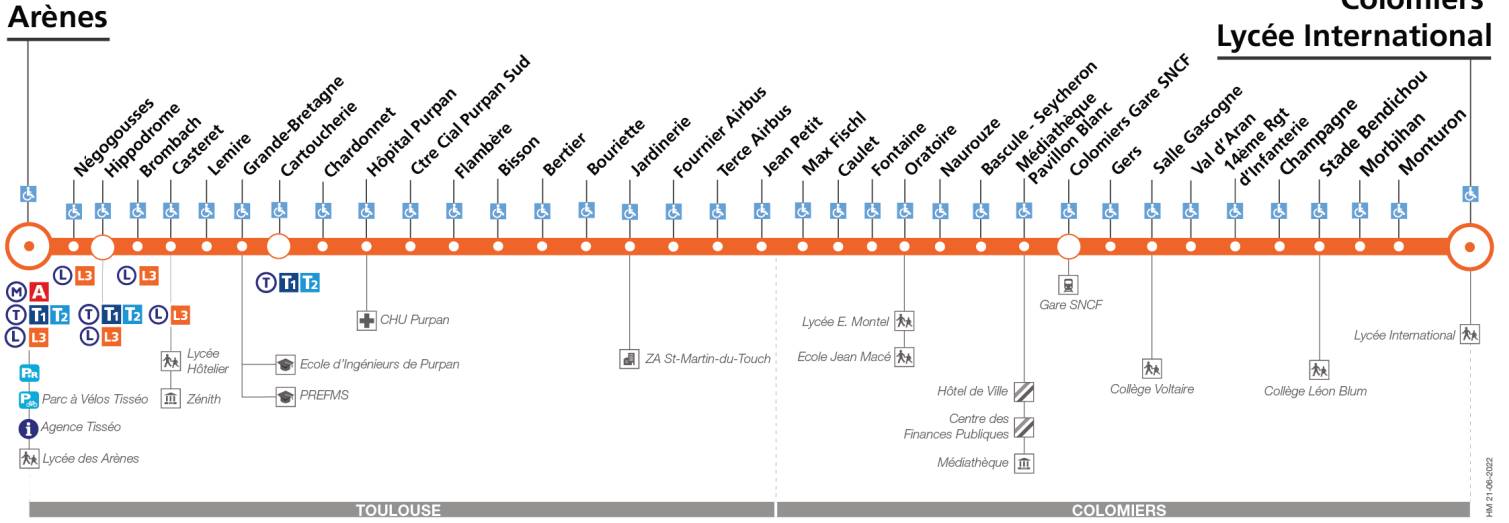

L2

Direction Colomiers Lycée International

du 29 août 2022 au 2 juillet 2023

Lundi à vendredi

Table showing arrival and departure times for Monday to Friday. It lists stations from Arènes to Colomiers Lycée International with corresponding times. Includes service frequency notes: 'Entre 7 h et 9 h, un passage toutes les 9 minutes max', 'Entre 9 h et 16 h, un passage toutes les 12 minutes max', and 'Entre 16 h et 19 h, un passage toutes les 9 minutes max'.

Table showing arrival and departure times for Saturday. It lists stations from Arènes to Colomiers Lycée International with corresponding times.

Samedi

Table showing arrival and departure times for Saturday (continued). It lists stations from Arènes to Colomiers Lycée International with corresponding times.

Dimanche et jours fériés

Table with 20 columns (times) and 11 rows (stations: Colomiers Lycée International, Salle Gascogne, Colomiers Gare SNCF, Oratoire, Cautet, Fournier Airbus, Ctre Cial Purpan Sud, Hôpital Purpan, Lemire, Arènes). Shows departure times for Sunday and public holidays.