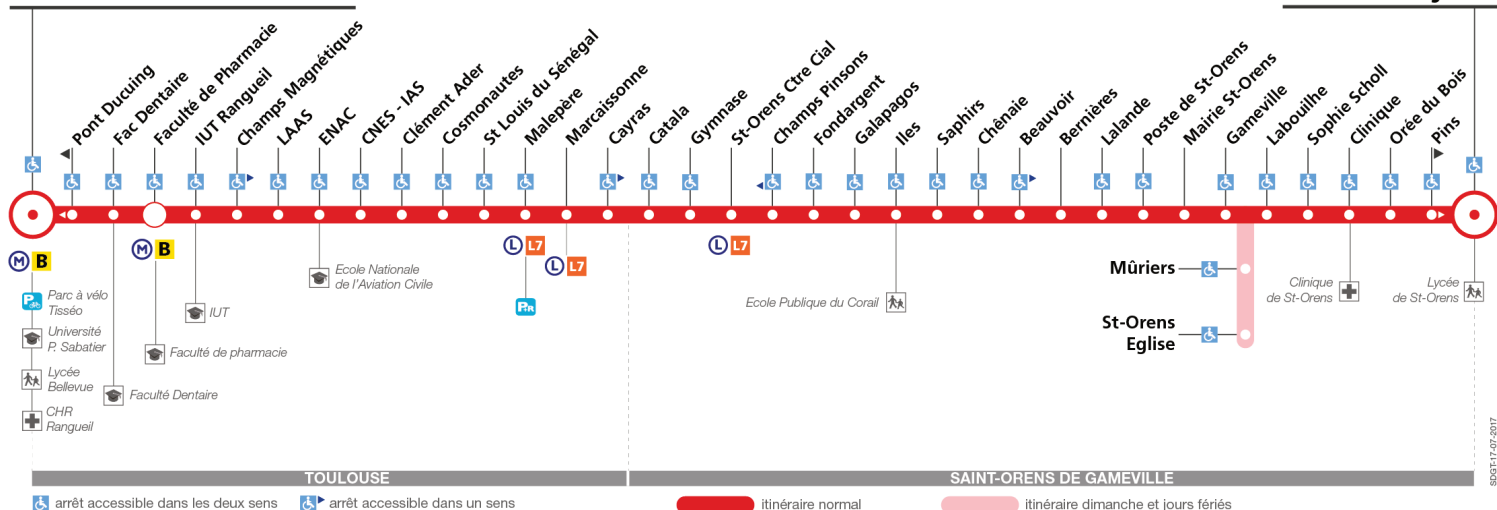

78

Direction Saint-Orens Lycée

du 4 septembre 2017 au 1 juillet 2018

Université Paul Sabatier

St-Orens Lycée

Lundi à vendredi

Table of departure times for the route on Monday to Friday, listing stops and corresponding times.

Table of departure times for the route on Monday to Friday, listing stops and corresponding times.

Table of departure times for the route on Monday to Friday, listing stops and corresponding times.

Table of departure times for the route on Monday to Friday, listing stops and corresponding times.

Samedi

Table of departure times for the route on Saturday, listing stops and corresponding times.

Table of departure times for the route on Saturday, listing stops and corresponding times.

SD0117-02-2017