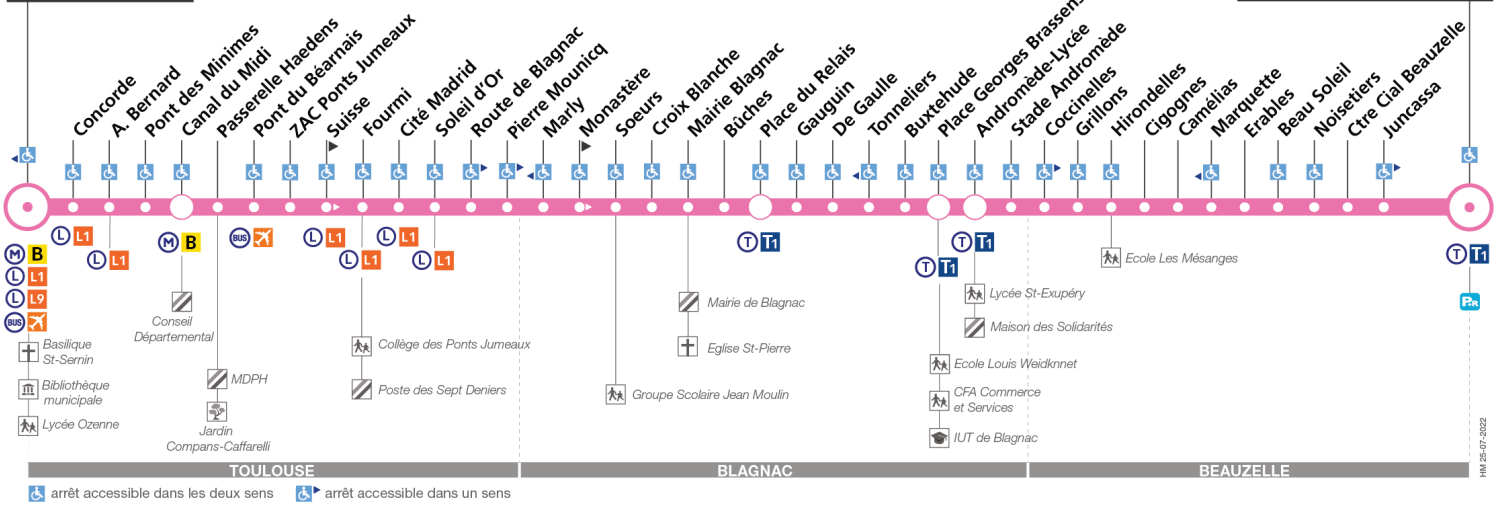

70

Direction Aéroconstellation

du 7 novembre 2022 au 2 juillet 2023

Jeanne d'Arc

Aéroconstellation

Lundi à vendredi

Table of bus departure times for Monday to Friday, listing times for 28 different stops from Jeanne d'Arc to Aéroconstellation.

Samedi

Table of bus departure times for Saturday, listing times for 28 different stops from Jeanne d'Arc to Aéroconstellation.

Dimanche et jours fériés

Table with 22 columns (stops) and 11 rows (lines). Rows include Jeanne d'Arc, Canal du Midi, ZAC Ponts Jumeaux, Marly, Mairie Blagnac, Place du Relais, Andromède-Lycée, Cigognes, Ctre Cial Beauzelle, and Aéroconstellation. Columns show departure times from 06:05 to 17:50.

Lundi à vendredi en vacances scolaires

Table with 22 columns (stops) and 11 rows (lines). Rows include Jeanne d'Arc, Canal du Midi, ZAC Ponts Jumeaux, Marly, Mairie Blagnac, Place du Relais, Andromède-Lycée, Cigognes, Ctre Cial Beauzelle, and Aéroconstellation. Columns show departure times from 06:00 to 16:12.

Dimanche et jours fériés

Table of bus schedules for Sunday and public holidays, listing departure times for various routes from 06:10 to 18:30.

Lundi à vendredi en vacances scolaires

Table of bus schedules for Monday to Friday during school holidays, listing departure times for various routes from 06:00 to 17:05.