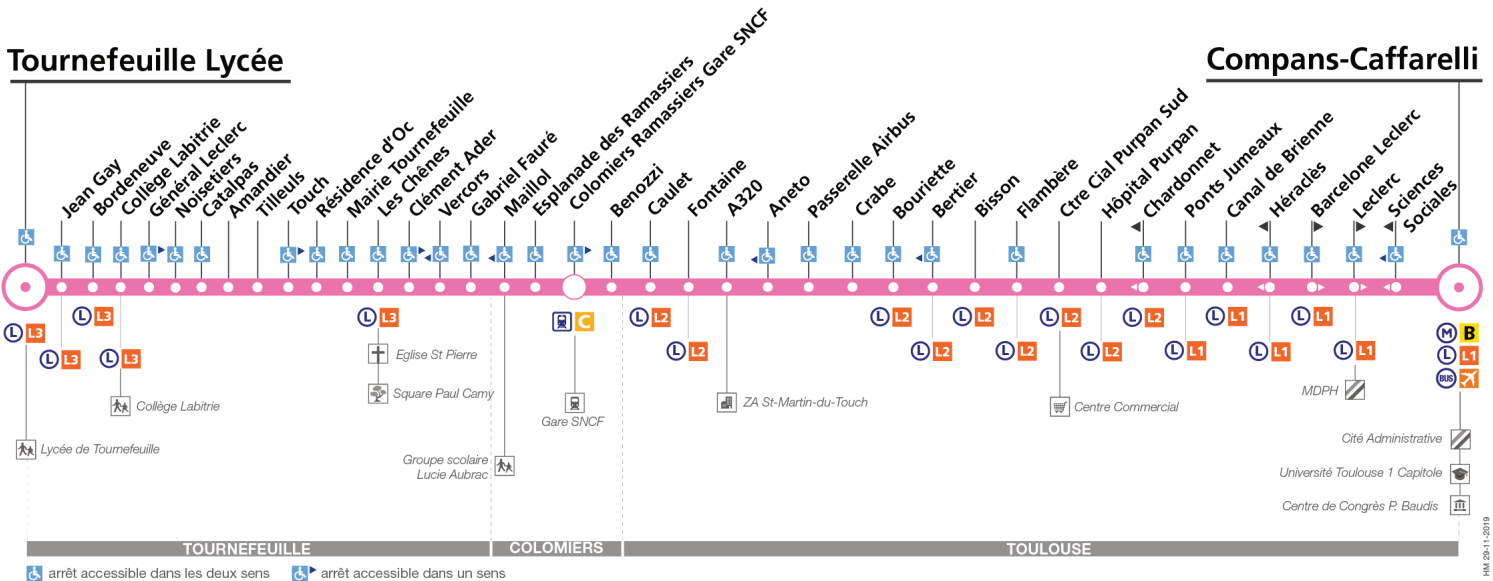

63

Direction Compans - Caffarelli

du 6 janvier 2020 au 28 juin 2020

Tournefeuille Lycée

Lundi à vendredi

Table of bus departure times for Monday to Friday, listing stops and corresponding times.

Samedi

Table of bus departure times for Saturday, listing stops and corresponding times.

Lundi à vendredi en vacances scolaires

Table of bus departure times for Monday to Friday during school holidays, listing stops and corresponding times.

Table of bus departure times for Saturday during school holidays, listing stops and corresponding times.

Summary table of departure times for various stops: Tournefeuille Lycée, Collège Labitrie, Résidence d'Oc, Les Chênes, Colomiers Ramassiers Gare SNCF, Fontaine, Crabe, Hôpital Purpan, Ponts Jumeaux, Compans-Caffarelli.

Compans-Caffarelli	20:05	21:00
Ponts Jumeaux	20:10	21:04
Hôpital Purpan	20:15	21:09
Crabe	20:22	21:16
Fontaine	20:26	21:20
Colomiers Ramassiers Gare SNCF	20:30	21:24
Les Chênes	20:35	21:29
Résidence d'Oc	20:37	21:31
Collège Labitrie	20:42	21:36
Tournefeuille Lycée	20:44	21:38