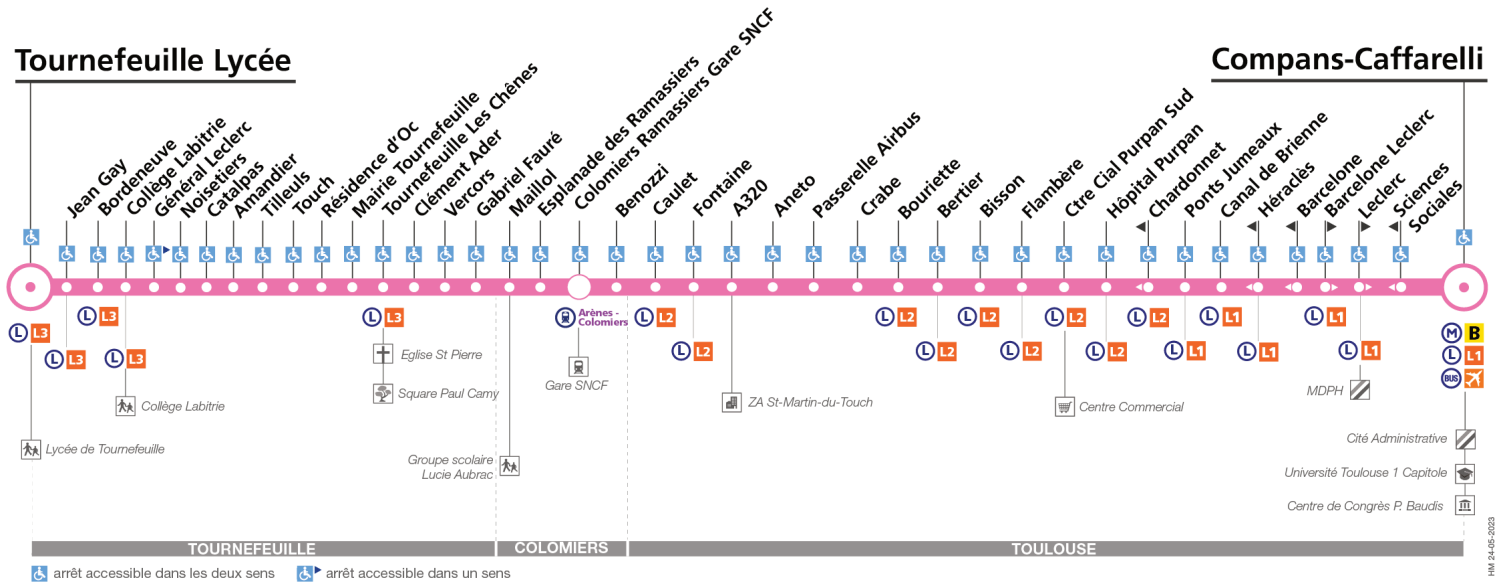

63

Direction Compans - Caffarelli

du 4 septembre 2023 au 7 juillet 2024

Tournefeuille Lycée

Compans-Caffarelli

Lundi à vendredi

Table of departure times for Monday to Friday, listing times for various stops from Tournefeuille Lycée to Compans-Caffarelli.

Table of departure times for Monday to Friday, listing times for various stops from Tournefeuille Lycée to Compans-Caffarelli, including a section for 19:00-21:00.

Samedi

Table of departure times for Saturday, listing times for various stops from Tournefeuille Lycée to Compans-Caffarelli.

du 4 septembre 2023 au 7 juillet 2024

Tournefeuille Lycée

Compans-Caffarelli

Lundi à vendredi

Table of bus departure times for Monday to Friday, showing routes from Compans-Caffarelli and Tournefeuille Lycée to Toulouse, with a 12-minute interval between stops.

Samedi

Table of bus departure times for Saturday, showing routes from Compans-Caffarelli and Tournefeuille Lycée to Toulouse, with a 12-minute interval between stops.

Lundi à vendredi en vacances scolaires