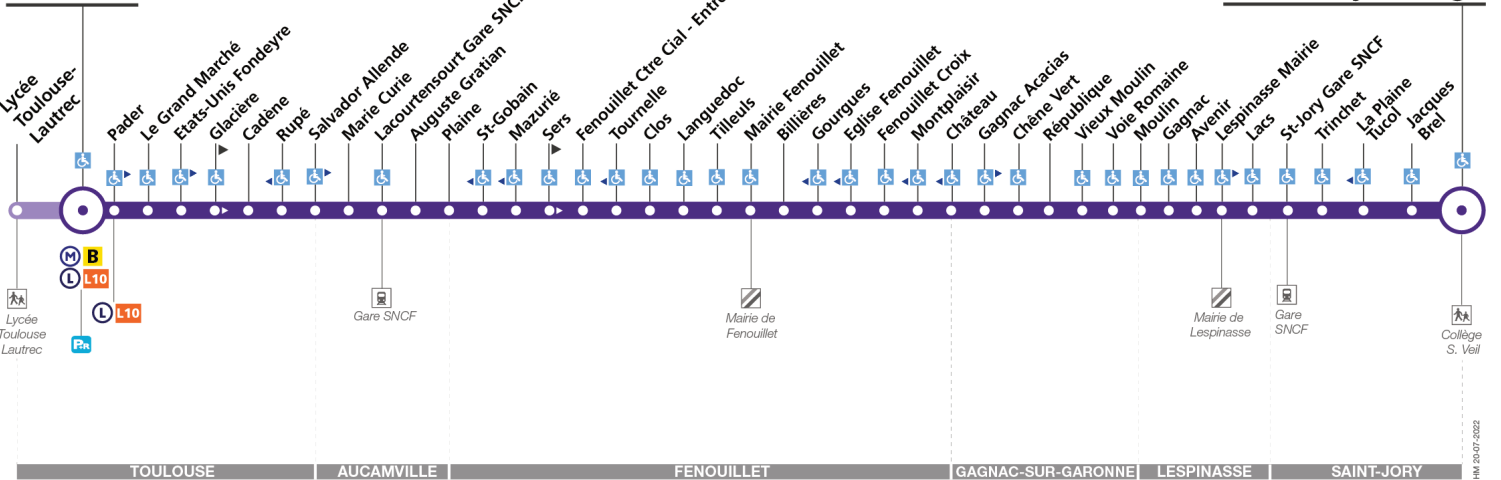

59

Direction La Vache

du 7 novembre 2022 au 2 juillet 2023

La Vache

Saint-Jory Collège

Legend for route symbols: TOULOUSE, AUCAMVILLE, FENOUILLET, GAGNAC-SUR-GARONNE, LESPINASSE, SAINT-JORY. Includes symbols for accessible stops and normal/school routes.

Lundi à vendredi

Timetable for Monday to Friday showing departure times for various stops including Lycée Toulouse-Lautrec, Gare SNCF, and Saint-Jory Collège.

Samedi

Timetable for Saturday showing departure times for various stops.

Dimanche et jours fériés

Timetable for Sunday and public holidays showing departure times for various stops.

Lundi à vendredi en vacances scolaires

Timetable for Monday to Friday during school holidays showing departure times for various stops.