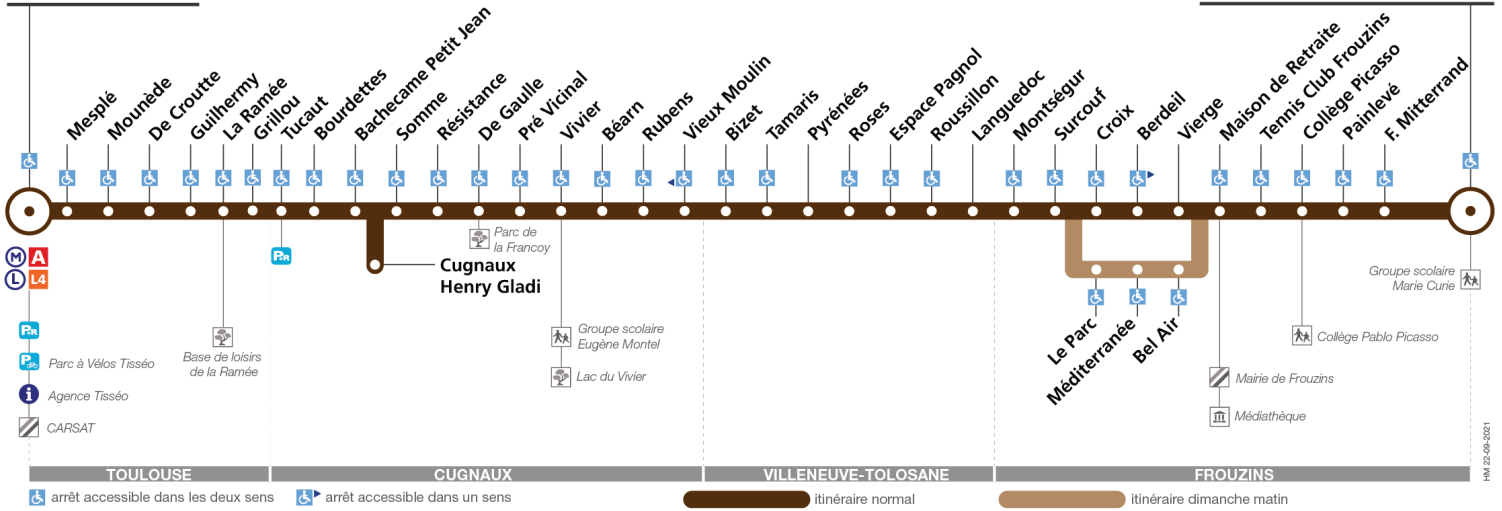

57

Direction Frouzins JP Sabatier

du 8 novembre 2021 au 3 juillet 2022

Basso Cambo

Frouzins JP Sabatier

Lundi à vendredi

Table of bus departure times for Monday to Friday, listing times for various stops from Basso Cambo to Frouzins JP Sabatier.

Samedi

Table of bus departure times for Saturday, listing times for various stops from Basso Cambo to Frouzins JP Sabatier.

Dimanche et jours fériés

Table of bus departure times for Sunday and public holidays, listing times for various stops from Basso Cambo to Frouzins JP Sabatier.

Lundi à vendredi en vacances scolaires

Table of bus departure times for Monday to Friday during school holidays, listing times for various stops from Basso Cambo to Frouzins JP Sabatier.

HM 25-09-2021

MAJ 16.10.2021