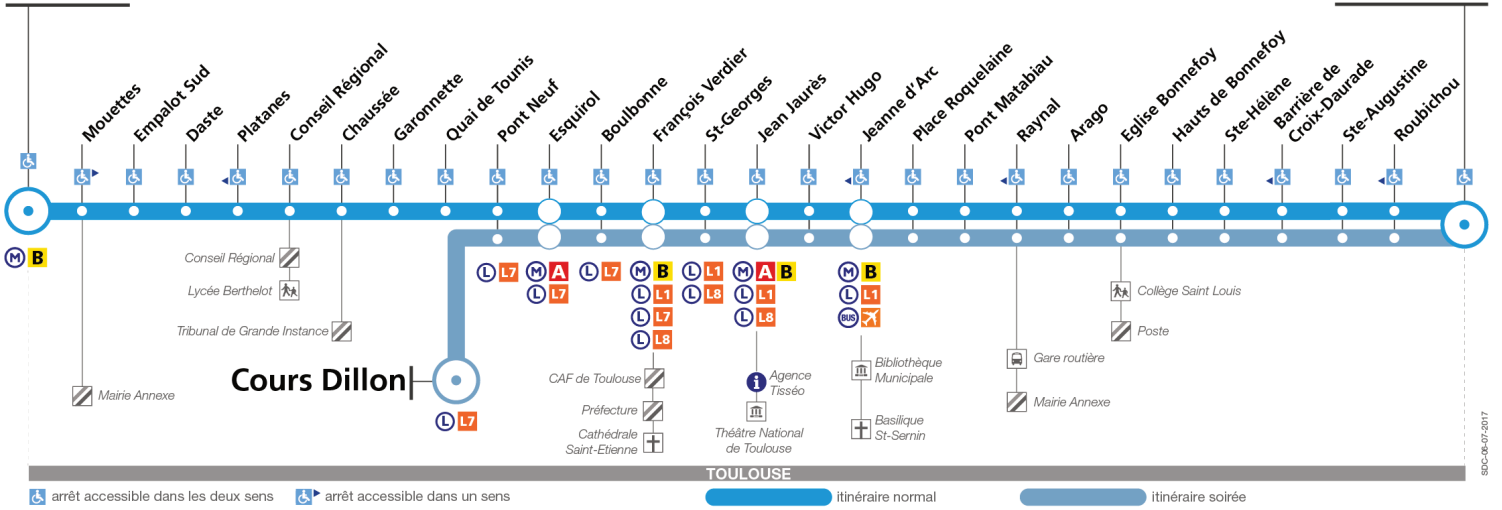

38

Direction Empalot

du 4 septembre 2017
au 24 juin 2018

Empalot

Amouroux

Lundi à vendredi

Table of bus departure times for Monday to Friday, including arrival times at Amouroux and waiting time notes.

Samedi

Table of bus departure times for Saturday, including arrival times at Amouroux and waiting time notes.