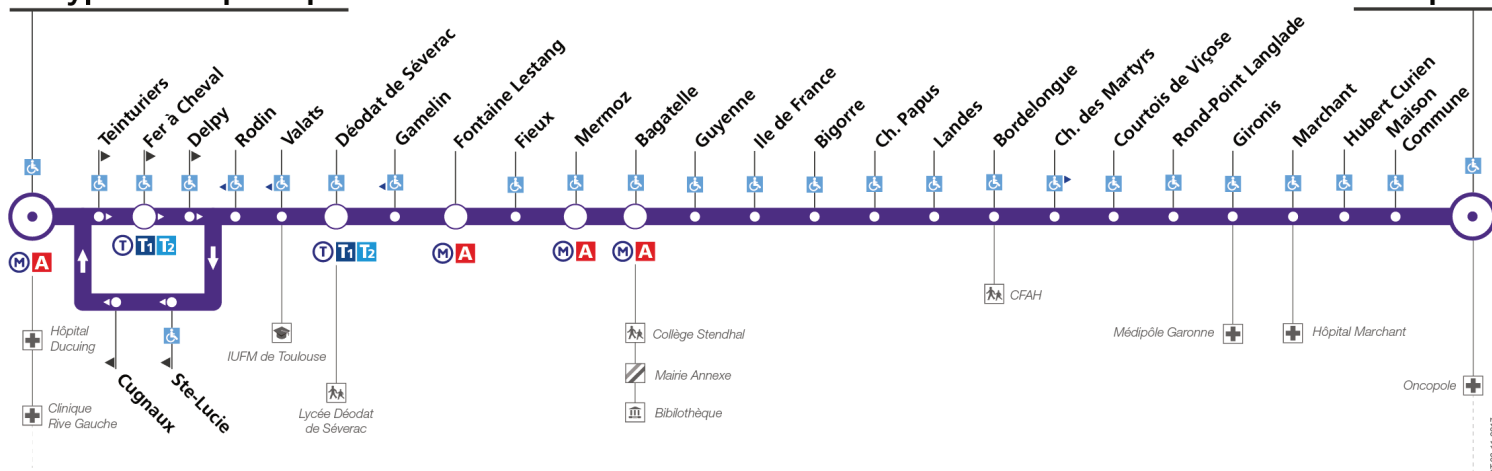

Direction Saint Cyprien - République

du 3 septembre 2018
au 30 juin 2019

St Cyprien - République

Oncopole

TOULOUSE

arrêt accessible dans les deux sens arrêt accessible dans un sens

Lundi à vendredi

| | | | | | | | | | | | | | | | | | | | | | | | | |
|-------------------------|-------|-------|-------|-------|-------|-------|-------|-------|-------|-------|-------|-------|-------|-------|-------|-------|-------|-------|-------|-------|-------|-------|-------|-------|
| Oncopole | 05:48 | 06:06 | 06:23 | 06:37 | 06:50 | 07:03 | 07:16 | 07:30 | 07:45 | 08:00 | 08:15 | 08:30 | 08:45 | 09:00 | 09:15 | 09:30 | 09:45 | 10:00 | 10:15 | 10:30 | 10:45 | 11:00 | 11:15 | 11:30 |
| Rond-Point Langlade | 05:51 | 06:09 | 06:26 | 06:40 | 06:53 | 07:06 | 07:19 | 07:33 | 07:48 | 08:03 | 08:18 | 08:33 | 08:48 | 09:03 | 09:18 | 09:33 | 09:48 | 10:03 | 10:18 | 10:33 | 10:48 | 11:03 | 11:18 | 11:33 |
| Bordelongue | 05:54 | 06:12 | 06:29 | 06:43 | 06:56 | 07:10 | 07:23 | 07:37 | 07:54 | 08:09 | 08:24 | 08:39 | 08:53 | 09:08 | 09:23 | 09:37 | 09:52 | 10:07 | 10:22 | 10:37 | 10:52 | 11:07 | 11:22 | 11:37 |
| Bagatelle | 06:00 | 06:18 | 06:35 | 06:50 | 07:03 | 07:17 | 07:31 | 07:45 | 08:02 | 08:17 | 08:32 | 08:47 | 09:01 | 09:15 | 09:30 | 09:44 | 09:59 | 10:14 | 10:29 | 10:44 | 10:59 | 11:14 | 11:29 | 11:44 |
| Fontaine Lestang | 06:03 | 06:21 | 06:38 | 06:53 | 07:06 | 07:20 | 07:36 | 07:50 | 08:07 | 08:22 | 08:37 | 08:52 | 09:05 | 09:19 | 09:34 | 09:48 | 10:03 | 10:18 | 10:33 | 10:48 | 11:03 | 11:18 | 11:33 | 11:48 |
| St Cyprien - République | 06:09 | 06:27 | 06:45 | 07:00 | 07:13 | 07:28 | 07:46 | 08:00 | 08:17 | 08:32 | 08:47 | 09:02 | 09:14 | 09:28 | 09:43 | 09:57 | 10:12 | 10:27 | 10:42 | 10:57 | 11:12 | 11:27 | 11:41 | 11:56 |
| Oncopole | 11:45 | 12:00 | 12:15 | 12:30 | 12:45 | 13:00 | 13:15 | 13:30 | 13:45 | 14:00 | 14:15 | 14:30 | 14:45 | 15:00 | 15:15 | 15:30 | 15:45 | 16:00 | 16:15 | 16:30 | 16:45 | 17:00 | 17:15 | 17:30 |
| Rond-Point Langlade | 11:48 | 12:03 | 12:18 | 12:34 | 12:49 | 13:04 | 13:19 | 13:34 | 13:49 | 14:04 | 14:19 | 14:34 | 14:49 | 15:04 | 15:19 | 15:34 | 15:49 | 16:04 | 16:19 | 16:34 | 16:49 | 17:04 | 17:19 | 17:34 |
| Bordelongue | 11:52 | 12:07 | 12:22 | 12:38 | 12:53 | 13:08 | 13:23 | 13:38 | 13:53 | 14:08 | 14:23 | 14:38 | 14:53 | 15:08 | 15:23 | 15:38 | 15:54 | 16:09 | 16:24 | 16:39 | 16:54 | 17:12 | 17:27 | 17:42 |
| Bagatelle | 11:59 | 12:14 | 12:29 | 12:45 | 13:00 | 13:15 | 13:30 | 13:45 | 14:00 | 14:15 | 14:30 | 14:45 | 15:00 | 15:15 | 15:30 | 15:45 | 16:01 | 16:16 | 16:31 | 16:46 | 17:02 | 17:20 | 17:35 | 17:50 |
| Fontaine Lestang | 12:03 | 12:18 | 12:33 | 12:49 | 13:04 | 13:19 | 13:34 | 13:49 | 14:04 | 14:19 | 14:34 | 14:49 | 15:04 | 15:19 | 15:34 | 15:49 | 16:05 | 16:21 | 16:36 | 16:51 | 17:07 | 17:25 | 17:40 | 17:55 |
| St Cyprien - République | 12:11 | 12:26 | 12:41 | 12:57 | 13:12 | 13:28 | 13:43 | 13:58 | 14:13 | 14:28 | 14:43 | 14:58 | 15:13 | 15:28 | 15:43 | 15:59 | 16:15 | 16:31 | 16:46 | 17:01 | 17:17 | 17:35 | 17:50 | 18:05 |
| Oncopole | 17:46 | 18:03 | 18:20 | 18:37 | 18:55 | 19:15 | 19:35 | 19:55 | 20:15 | 20:35 | 21:05 | | | | | | | | | | | | | |
| Rond-Point Langlade | 17:50 | 18:07 | 18:24 | 18:41 | 18:59 | 19:19 | 19:39 | 19:59 | 20:19 | 20:38 | 21:08 | | | | | | | | | | | | | |
| Bordelongue | 17:58 | 18:15 | 18:31 | 18:46 | 19:03 | 19:23 | 19:43 | 20:02 | 20:22 | 20:41 | 21:11 | | | | | | | | | | | | | |
| Bagatelle | 18:06 | 18:23 | 18:38 | 18:53 | 19:10 | 19:30 | 19:49 | 20:08 | 20:28 | 20:47 | 21:16 | | | | | | | | | | | | | |
| Fontaine Lestang | 18:11 | 18:28 | 18:42 | 18:57 | 19:14 | 19:34 | 19:52 | 20:11 | 20:31 | 20:50 | 21:19 | | | | | | | | | | | | | |
| St Cyprien - République | 18:21 | 18:38 | 18:50 | 19:05 | 19:22 | 19:42 | 19:59 | 20:18 | 20:38 | 20:57 | 21:26 | | | | | | | | | | | | | |