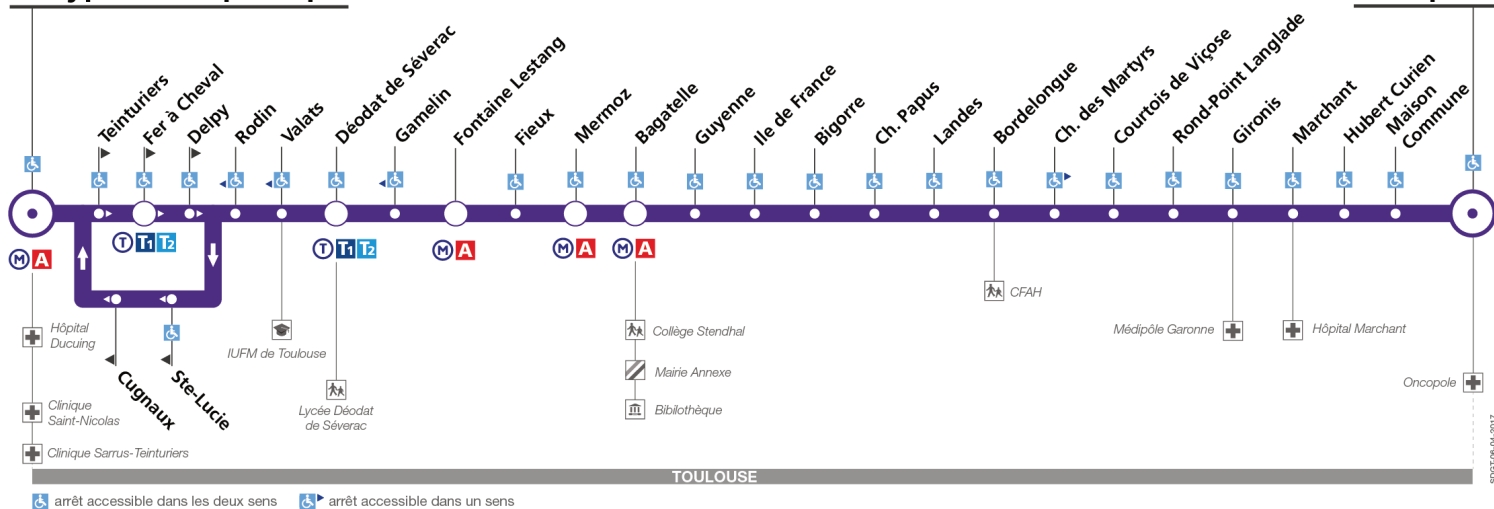

13

Direction Saint Cyprien - République

du 4 septembre 2017 au 24 juin 2018

St Cyprien - République

Oncopole

Lundi à vendredi

Table of departure times for bus line 13 from Monday to Friday. Columns represent departure times from 05:48 to 11:30. Rows list stops: Oncopole, Rond-Point Langlade, Bordelongue, Bagatelle, Fontaine Lestang, St Cyprien - République, and return stops.

Samedi

Table of departure times for bus line 13 on Saturdays. Columns represent departure times from 06:00 to 15:20. Rows list stops: Oncopole, Rond-Point Langlade, Bordelongue, Bagatelle, Fontaine Lestang, St Cyprien - République, and return stops.

Dimanche et jours fériés

Table of departure times for bus line 13 on Sundays and public holidays. Columns represent departure times from 06:40 to 19:30. Rows list stops: Oncopole, Rond-Point Langlade, Bordelongue, Bagatelle, Fontaine Lestang, St Cyprien - République, and return stops.

Lundi à vendredi en vacances scolaires

Table of departure times for bus line 13 during school holidays from Monday to Friday. Columns represent departure times from 05:45 to 14:31. Rows list stops: Oncopole, Rond-Point Langlade, Bordelongue, Bagatelle, Fontaine Lestang, St Cyprien - République, and return stops.