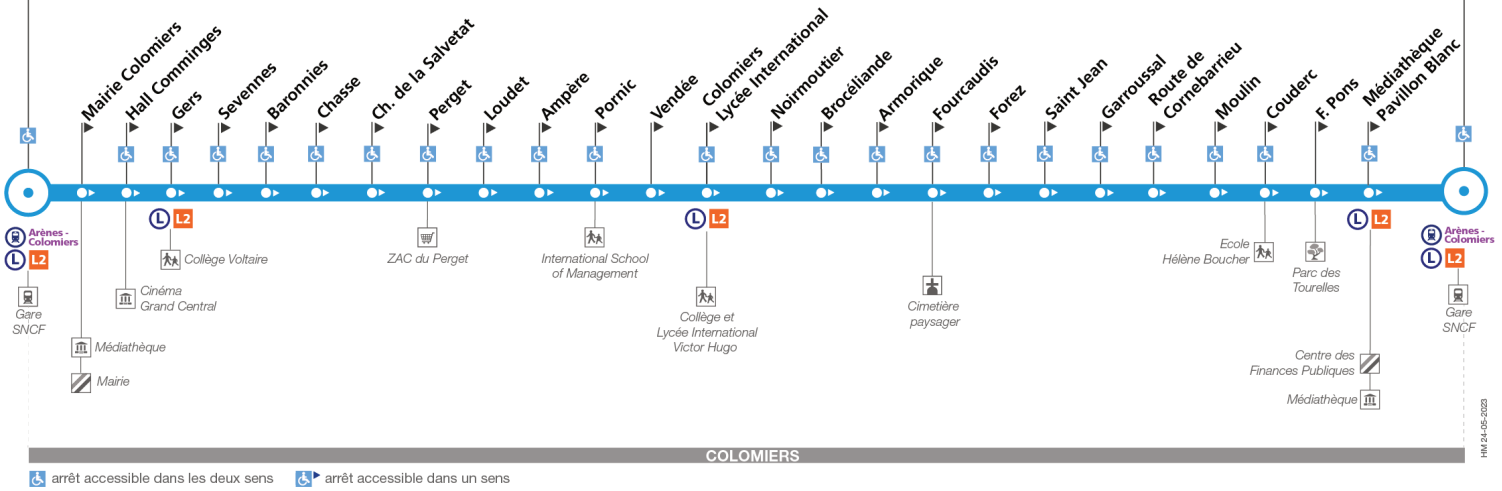

150

Direction Colomiers Gare SNCF

du 13 mai 2024
au 1 septembre 2024

Colomiers Gare SNCF

Colomiers Gare SNCF

Lundi à vendredi

| | | | | | | | | | | | | | | | | | | | | | | | | |
|-------------------------------|-------|-------|-------|-------|-------|-------|-------|-------|-------|-------|-------|-------|-------|-------|-------|-------|-------|-------|-------|-------|-------|-------|-------|-------|
| Colomiers Gare SNCF | 06:13 | 06:45 | 07:20 | 07:50 | 08:20 | 08:47 | 09:15 | 09:50 | 10:35 | 11:20 | 12:05 | 12:50 | 13:35 | 14:20 | 15:05 | 15:50 | 16:20 | 16:50 | 17:20 | 17:50 | 18:20 | 18:50 | 19:20 | 19:55 |
| Hall Comminges | 06:15 | 06:47 | 07:22 | 07:52 | 08:22 | 08:49 | 09:17 | 09:52 | 10:37 | 11:22 | 12:07 | 12:52 | 13:37 | 14:22 | 15:07 | 15:52 | 16:22 | 16:52 | 17:22 | 17:52 | 18:22 | 18:52 | 19:22 | 19:57 |
| Baronnies | 06:19 | 06:51 | 07:26 | 07:56 | 08:26 | 08:53 | 09:21 | 09:56 | 10:41 | 11:26 | 12:11 | 12:56 | 13:41 | 14:26 | 15:11 | 15:56 | 16:26 | 16:56 | 17:26 | 17:56 | 18:26 | 18:56 | 19:26 | 20:01 |
| Ch. de la Salvetat | 06:21 | 06:53 | 07:28 | 07:58 | 08:28 | 08:55 | 09:23 | 09:58 | 10:43 | 11:28 | 12:13 | 12:58 | 13:43 | 14:28 | 15:13 | 15:58 | 16:28 | 16:58 | 17:28 | 17:58 | 18:28 | 18:58 | 19:28 | 20:03 |
| Perget | 06:23 | 06:55 | 07:30 | 08:00 | 08:30 | 08:57 | 09:25 | 10:00 | 10:45 | 11:30 | 12:15 | 13:00 | 13:45 | 14:30 | 15:15 | 16:00 | 16:30 | 17:00 | 17:30 | 18:00 | 18:30 | 19:00 | 19:30 | 20:05 |
| Colomiers Lycée International | 06:26 | 07:01 | 07:36 | 08:06 | 08:36 | 09:03 | 09:28 | 10:03 | 10:48 | 11:33 | 12:18 | 13:03 | 13:48 | 14:33 | 15:18 | 16:03 | 16:33 | 17:06 | 17:36 | 18:06 | 18:36 | 19:06 | 19:33 | 20:08 |
| Saint Jean | 06:31 | 07:07 | 07:42 | 08:12 | 08:42 | 09:09 | 09:33 | 10:08 | 10:53 | 11:38 | 12:23 | 13:08 | 13:53 | 14:38 | 15:23 | 16:08 | 16:38 | 17:12 | 17:42 | 18:12 | 18:42 | 19:12 | 19:38 | 20:13 |
| Couderc | 06:34 | 07:11 | 07:46 | 08:16 | 08:46 | 09:13 | 09:36 | 10:11 | 10:56 | 11:41 | 12:26 | 13:11 | 13:56 | 14:41 | 15:26 | 16:11 | 16:41 | 17:16 | 17:46 | 18:16 | 18:46 | 19:16 | 19:41 | 20:16 |
| Colomiers Gare SNCF | 06:37 | 07:15 | 07:50 | 08:20 | 08:50 | 09:16 | 09:39 | 10:14 | 10:59 | 11:44 | 12:29 | 13:14 | 13:59 | 14:44 | 15:29 | 16:14 | 16:44 | 17:20 | 17:50 | 18:20 | 18:50 | 19:19 | 19:44 | 20:19 |