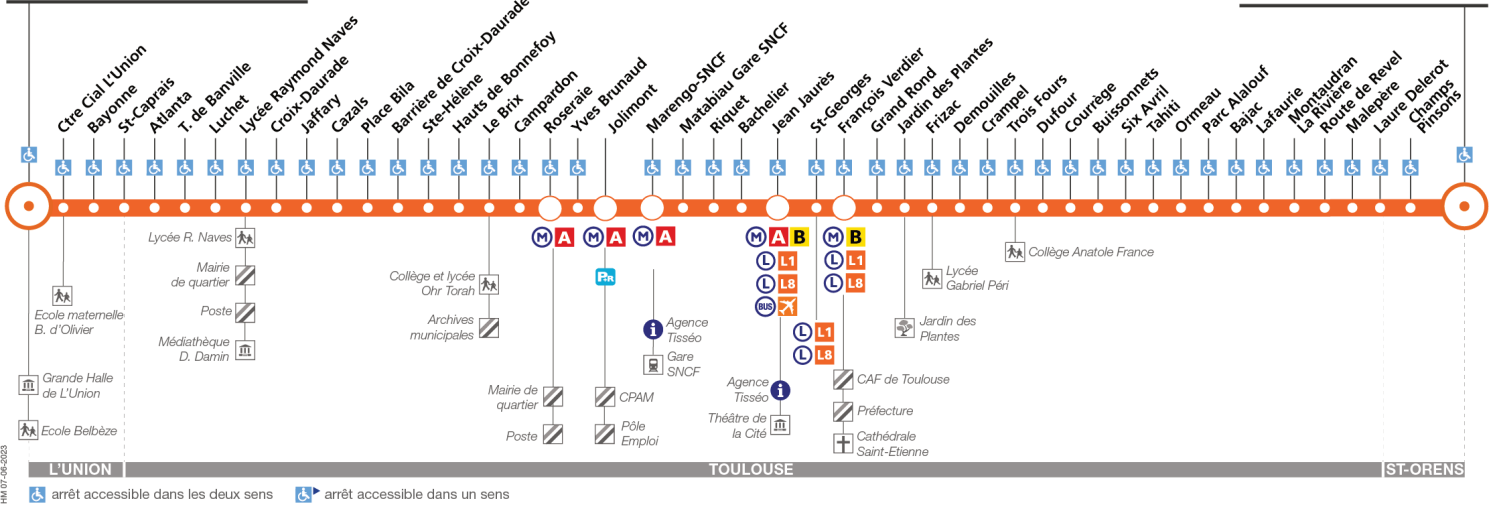

L9

Direction Saint-Orens Centre Commercial

du 22 avril 2024 au 7 juillet 2024

L'Union Grande Halle

St-Orens Ctre Cial

Lundi à vendredi

Table of bus departure times for Monday to Friday, listing stops from L'Union Grande Halle to St-Orens Ctre Cial with specific time slots and frequency notes.

Samedi

Table of bus departure times for Saturday, listing stops from L'Union Grande Halle to St-Orens Ctre Cial with specific time slots and frequency notes.