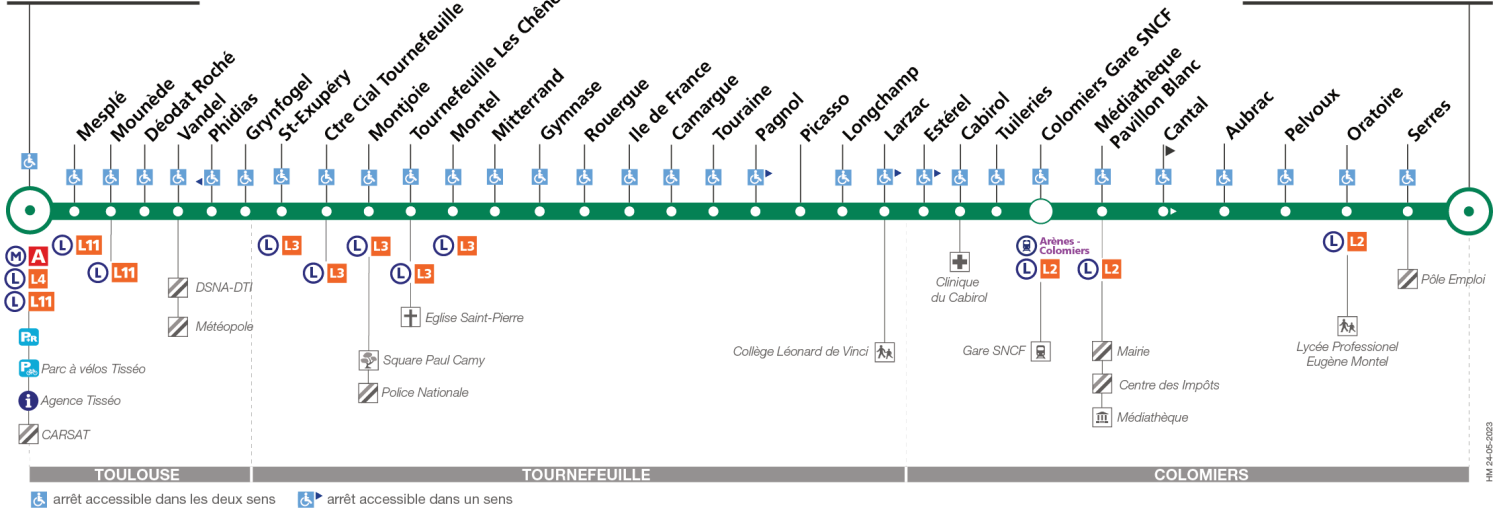

21

Direction Colomiers Airbus

du 4 septembre 2023
au 7 juillet 2024

Basso Cambo

Colomiers Airbus

Lundi à vendredi

| | | | | | | | | | | | | | | | | | | | | | | | | |
|-------------------------|-------|-------|-------|-------|-------|-------|-------|-------|-------|-------|-------|-------|-------|-------|-------|-------|-------|-------|-------|-------|-------|-------|-------|-------|
| Basso Cambo | 05:52 | 06:21 | 06:48 | 07:11 | 07:27 | 07:42 | 07:57 | 08:12 | 08:30 | 08:49 | 09:12 | 09:35 | 10:00 | 10:25 | 10:50 | 11:15 | 11:40 | 12:05 | 12:30 | 12:55 | 13:20 | 13:45 | 14:10 | 14:35 |
| Grynfogel | 05:57 | 06:26 | 06:54 | 07:17 | 07:34 | 07:49 | 08:04 | 08:19 | 08:37 | 08:56 | 09:18 | 09:41 | 10:05 | 10:30 | 10:55 | 11:20 | 11:47 | 12:11 | 12:37 | 13:01 | 13:26 | 13:51 | 14:16 | 14:41 |
| Ctre Cial Tournefeuille | 06:01 | 06:30 | 06:58 | 07:21 | 07:38 | 07:53 | 08:08 | 08:23 | 08:41 | 09:00 | 09:22 | 09:45 | 10:09 | 10:34 | 10:59 | 11:24 | 11:51 | 12:15 | 12:41 | 13:05 | 13:30 | 13:55 | 14:20 | 14:45 |
| Camargue | 06:08 | 06:37 | 07:05 | 07:30 | 07:49 | 08:03 | 08:18 | 08:33 | 08:50 | 09:07 | 09:29 | 09:52 | 10:16 | 10:41 | 11:06 | 11:31 | 11:58 | 12:22 | 12:48 | 13:12 | 13:37 | 14:02 | 14:27 | 14:52 |
| Colomiers Gare SNCF | 06:17 | 06:46 | 07:15 | 07:42 | 08:02 | 08:16 | 08:30 | 08:45 | 09:01 | 09:17 | 09:39 | 10:02 | 10:26 | 10:51 | 11:16 | 11:41 | 12:08 | 12:32 | 12:58 | 13:22 | 13:47 | 14:12 | 14:37 | 15:02 |
| Colomiers Airbus | 06:23 | 06:52 | 07:21 | 07:49 | 08:08 | 08:22 | 08:36 | 08:51 | 09:07 | 09:23 | 09:44 | 10:07 | 10:31 | 10:56 | 11:21 | 11:46 | 12:13 | 12:37 | 13:03 | 13:27 | 13:52 | 14:17 | 14:42 | 15:07 |
| Basso Cambo | 15:00 | 15:25 | 15:50 | 16:15 | 16:31 | 16:47 | 17:03 | 17:19 | 17:35 | 17:52 | 18:09 | 18:27 | 18:45 | 19:05 | 19:25 | 19:45 | 20:10 | 21:00 | | | | | | |
| Grynfogel | 15:06 | 15:31 | 15:56 | 16:22 | 16:38 | 16:54 | 17:10 | 17:27 | 17:43 | 18:00 | 18:17 | 18:34 | 18:52 | 19:10 | 19:30 | 19:50 | 20:15 | 21:05 | | | | | | |
| Ctre Cial Tournefeuille | 15:10 | 15:35 | 16:00 | 16:26 | 16:42 | 16:58 | 17:15 | 17:32 | 17:48 | 18:05 | 18:22 | 18:38 | 18:56 | 19:14 | 19:34 | 19:54 | 20:19 | 21:08 | | | | | | |
| Camargue | 15:17 | 15:42 | 16:08 | 16:35 | 16:51 | 17:07 | 17:24 | 17:41 | 17:57 | 18:14 | 18:30 | 18:46 | 19:04 | 19:21 | 19:41 | 20:01 | 20:26 | 21:15 | | | | | | |
| Colomiers Gare SNCF | 15:27 | 15:52 | 16:18 | 16:45 | 17:01 | 17:17 | 17:34 | 17:51 | 18:07 | 18:24 | 18:40 | 18:56 | 19:14 | 19:30 | 19:50 | 20:09 | 20:34 | 21:23 | | | | | | |
| Colomiers Airbus | 15:32 | 15:57 | 16:23 | 16:51 | 17:07 | 17:23 | 17:40 | 17:57 | 18:13 | 18:30 | 18:45 | 19:01 | 19:19 | 19:35 | 19:55 | 20:14 | 20:39 | 21:28 | | | | | | |