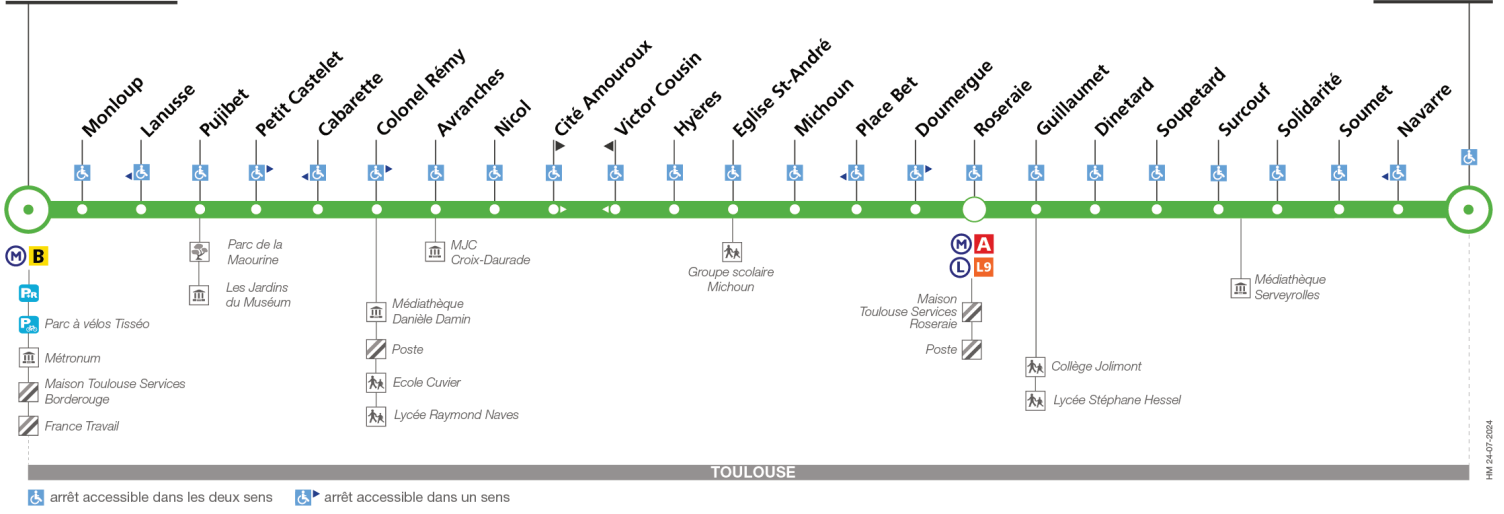

19

Direction Coquille

du 16 septembre 2024 au 6 juillet 2025

Borderouge

Coquille

Lundi à vendredi

Table of departure times for Monday to Friday, including a note about a 7h-19h passage every 8 minutes max.

Samedi

Table of departure times for Saturday, showing two sets of times for different directions.

Dimanche et jours fériés

Table of departure times for Sunday and public holidays, showing two sets of times for different directions.

Lundi à vendredi en vacances scolaires

Table of departure times for Monday to Friday during school holidays, including a note about a 7h-19h passage every 11 minutes max.

Fin des travaux prévue courant janvier 2025