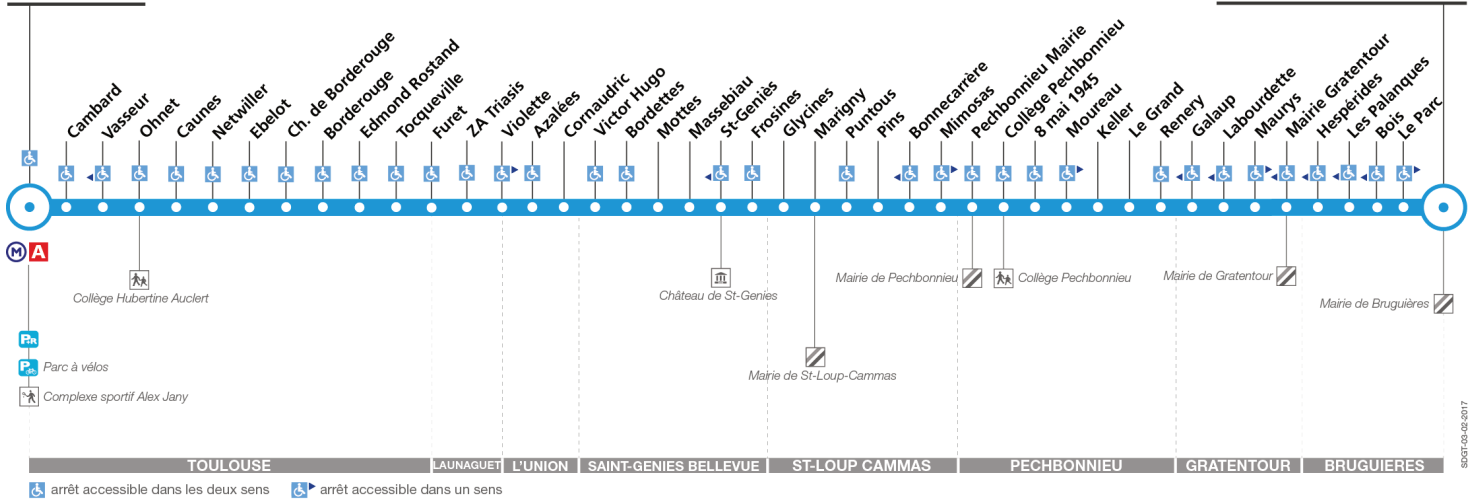

33

Direction Bruguières Mairie

du 2 janvier 2017
au 2 juillet 2017

Argoulets

Bruguières Mairie

Lundi à vendredi

| | | | | | | | | | | | | | | | | | | | | | | | | |
|---------------------|-------|-------|-------|-------|-------|-------|-------|-------|-------|-------|-------|-------|-------|-------|-------|-------|-------|-------|-------|-------|-------|-------|-------|-------|
| Argoulets | 05:55 | 06:25 | 06:50 | 07:10 | 07:35 | 08:10 | 08:40 | 09:20 | 10:00 | 10:40 | 11:20 | 12:00 | 12:40 | 13:20 | 14:00 | 14:40 | 15:20 | 15:58 | 16:25 | 16:50 | 17:15 | 17:40 | 18:05 | 18:35 |
| Borderouge | 06:04 | 06:34 | 06:59 | 07:20 | 07:46 | 08:21 | 08:51 | 09:30 | 10:10 | 10:50 | 11:30 | 12:10 | 12:50 | 13:30 | 14:10 | 14:50 | 15:30 | 16:08 | 16:35 | 17:01 | 17:26 | 17:51 | 18:16 | 18:46 |
| Violette | 06:16 | 06:46 | 07:13 | 07:34 | 08:00 | 08:35 | 09:05 | 09:42 | 10:22 | 11:02 | 11:42 | 12:22 | 13:02 | 13:42 | 14:22 | 15:02 | 15:43 | 16:22 | 16:49 | 17:15 | 17:40 | 18:05 | 18:30 | 18:59 |
| St-Geniès | 06:24 | 06:54 | 07:21 | 07:43 | 08:09 | 08:43 | 09:13 | 09:50 | 10:30 | 11:10 | 11:50 | 12:30 | 13:10 | 13:50 | 14:30 | 15:10 | 15:51 | 16:30 | 16:57 | 17:23 | 17:48 | 18:13 | 18:38 | 19:07 |
| Marigny | 06:28 | 06:58 | 07:25 | 07:48 | 08:14 | 08:47 | 09:17 | 09:54 | 10:34 | 11:14 | 11:54 | 12:34 | 13:14 | 13:54 | 14:34 | 15:14 | 15:56 | 16:35 | 17:02 | 17:28 | 17:53 | 18:18 | 18:43 | 19:12 |
| Pechbonnieu Mairie | 06:30 | 07:00 | 07:27 | 07:51 | 08:17 | 08:49 | 09:19 | 09:56 | 10:36 | 11:16 | 11:56 | 12:36 | 13:16 | 13:56 | 14:37 | 15:17 | 15:59 | 16:38 | 17:05 | 17:31 | 17:56 | 18:21 | 18:46 | 19:15 |
| Collège Pechbonnieu | 06:32 | 07:02 | 07:29 | 07:54 | 08:20 | 08:51 | 09:21 | 09:58 | 10:38 | 11:18 | 11:58 | 12:38 | 13:18 | 13:58 | 14:39 | 15:19 | 16:01 | 16:40 | 17:07 | 17:33 | 17:58 | 18:23 | 18:48 | 19:17 |
| Mairie Gratentour | 06:40 | 07:10 | 07:37 | 08:03 | 08:29 | 08:59 | 09:29 | 10:05 | 10:45 | 11:25 | 12:05 | 12:46 | 13:26 | 14:06 | 14:47 | 15:27 | 16:09 | 16:48 | 17:17 | 17:43 | 18:08 | 18:33 | 18:58 | 19:24 |
| Bruguières Mairie | 06:46 | 07:16 | 07:43 | 08:09 | 08:35 | 09:05 | 09:35 | 10:11 | 10:51 | 11:31 | 12:11 | 12:52 | 13:32 | 14:12 | 14:53 | 15:33 | 16:15 | 16:54 | 17:23 | 17:49 | 18:14 | 18:39 | 19:01 | 19:30 |
| Argoulets | 19:15 | 20:15 | | | | | | | | | | | | | | | | | | | | | | |
| Borderouge | 19:25 | 20:25 | | | | | | | | | | | | | | | | | | | | | | |
| Violette | 19:37 | 20:37 | | | | | | | | | | | | | | | | | | | | | | |
| St-Geniès | 19:45 | 20:45 | | | | | | | | | | | | | | | | | | | | | | |
| Marigny | 19:50 | 20:49 | | | | | | | | | | | | | | | | | | | | | | |
| Pechbonnieu Mairie | 19:52 | 20:51 | | | | | | | | | | | | | | | | | | | | | | |
| Collège Pechbonnieu | 19:54 | 20:53 | | | | | | | | | | | | | | | | | | | | | | |
| Mairie Gratentour | 20:01 | 21:00 | | | | | | | | | | | | | | | | | | | | | | |
| Bruguières Mairie | 20:07 | 21:06 | | | | | | | | | | | | | | | | | | | | | | |